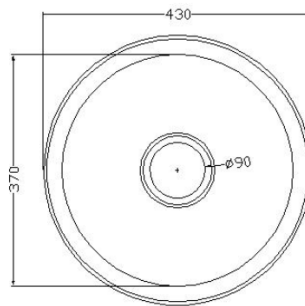

# COMPACT RANGE

BERMA BAR SINK  
SINGLE BOWL 1 TAP HOLE  
381mmL x 381mmW x 160mm  
BOWL DEPTH  
.8mm

PERTH ROUND BOWL  
430mmW x 170mm BOWL  
DEPTH  
.8mm

CARAVAN & BAR  
SINGLE BOWL  
LHB 1628323 RHB  
1628324  
640mmL x 450mmW  
x 175mm BOWL DEPTH  
.6mm THICKNESS

**RUN OUT 2020**

IVANHOE SINGLE BOWL  
LHB 413120 RHB 413121  
780mmL x 480mmW  
x 170mm BOWL DEPTH  
.8mm THICKNESS

- TOP MOUNT INSET SINKS
- SS304 QUALITY FINISH
- ALL WITH BASKET WASTES

- ALL ARE 1 TAP HOLE (EXC PERTH)
- BOWLS CAN BE LEFT OR RIGHT
- USE ACTUAL SINK FOR CUT OUT