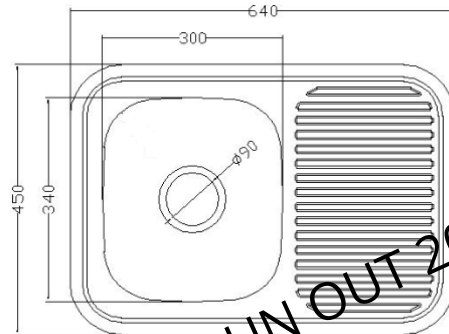

# COMPACT RANGE

BERMA BAR SINK  
SINGLE BOWL 1 TAP HOLE  
381mmL x 381mmW x 160mm  
BOWL DEPTH  
.8mm

PERTH ROUND BOWL  
430mmW x 170mm BOWL  
DEPTH  
.8mm

CARAVAN & BAR  
SINGLE BOWL  
LHB 1628323 RHB  
1628324  
640mmL x 450mmW  
x 175mm BOWL DEPTH  
.6mm THICKNESS

**RUN OUT 2020**

IVANHOE SINGLE BOWL  
LHB 413120 RHB 413121  
780mmL x 480mmW  
x 170mm BOWL DEPTH  
.8mm THICKNESS

- TOP MOUNT INSET SINKS
- SS304 QUALITY FINISH
- ALL WITH BASKET WASTES

- ALL ARE 1 TAP HOLE (EXC PERTH)
- BOWLS CAN BE LEFT OR RIGHT
- USE ACTUAL SINK FOR CUT OUT