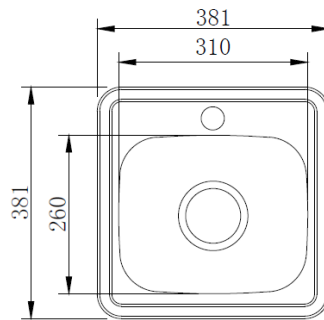

# COMPACT RANGE

BERMA BAR SINK  
SINGLE BOWL 1 TAP HOLE  
381mmL x 381mmW x 160mm  
BOWL DEPTH  
.8mm

PERTH ROUND BOWL  
430mmW x 170mm BOWL  
DEPTH  
.8mm

CARAVAN & BAR  
SINGLE BOWL  
LHB 1628323 RHB  
1628324  
640mmL x 450mmW  
x 175mm BOWL DEPTH  
.6mm THICKNESS

**RUN OUT 2020**

IVANHOE SINGLE BOWL  
LHB 413120 RHB 413121  
780mmL x 480mmW  
x 170mm BOWL DEPTH  
.8mm THICKNESS

- TOP MOUNT INSET SINKS
- SS304 QUALITY FINISH
- ALL WITH BASKET WASTES

- ALL ARE 1 TAP HOLE (EXC PERTH)
- BOWLS CAN BE LEFT OR RIGHT
- USE ACTUAL SINK FOR CUT OUT