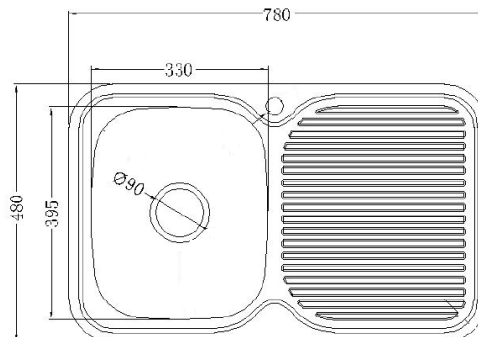

# COMPACT RANGE

BERMA BAR SINK  
SINGLE BOWL 1 TAP HOLE  
381mmL x 381mmW x 160mm  
BOWL DEPTH  
.8mm

PERTH ROUND BOWL  
430mmW x 170mm BOWL  
DEPTH  
.8mm

CARAVAN & BAR  
SINGLE BOWL  
LHB 1628323 RHB  
1628324  
640mmL x 450mmW  
x 175mm BOWL DEPTH  
.6mm THICKNESS

**RUN OUT 2020**

IVANHOE SINGLE BOWL  
LHB 413120 RHB 413121  
780mmL x 480mmW  
x 170mm BOWL DEPTH  
.8mm THICKNESS

- TOP MOUNT INSET SINKS
- SS304 QUALITY FINISH
- ALL WITH BASKET WASTES

- ALL ARE 1 TAP HOLE (EXC PERTH)
- BOWLS CAN BE LEFT OR RIGHT
- USE ACTUAL SINK FOR CUT OUT