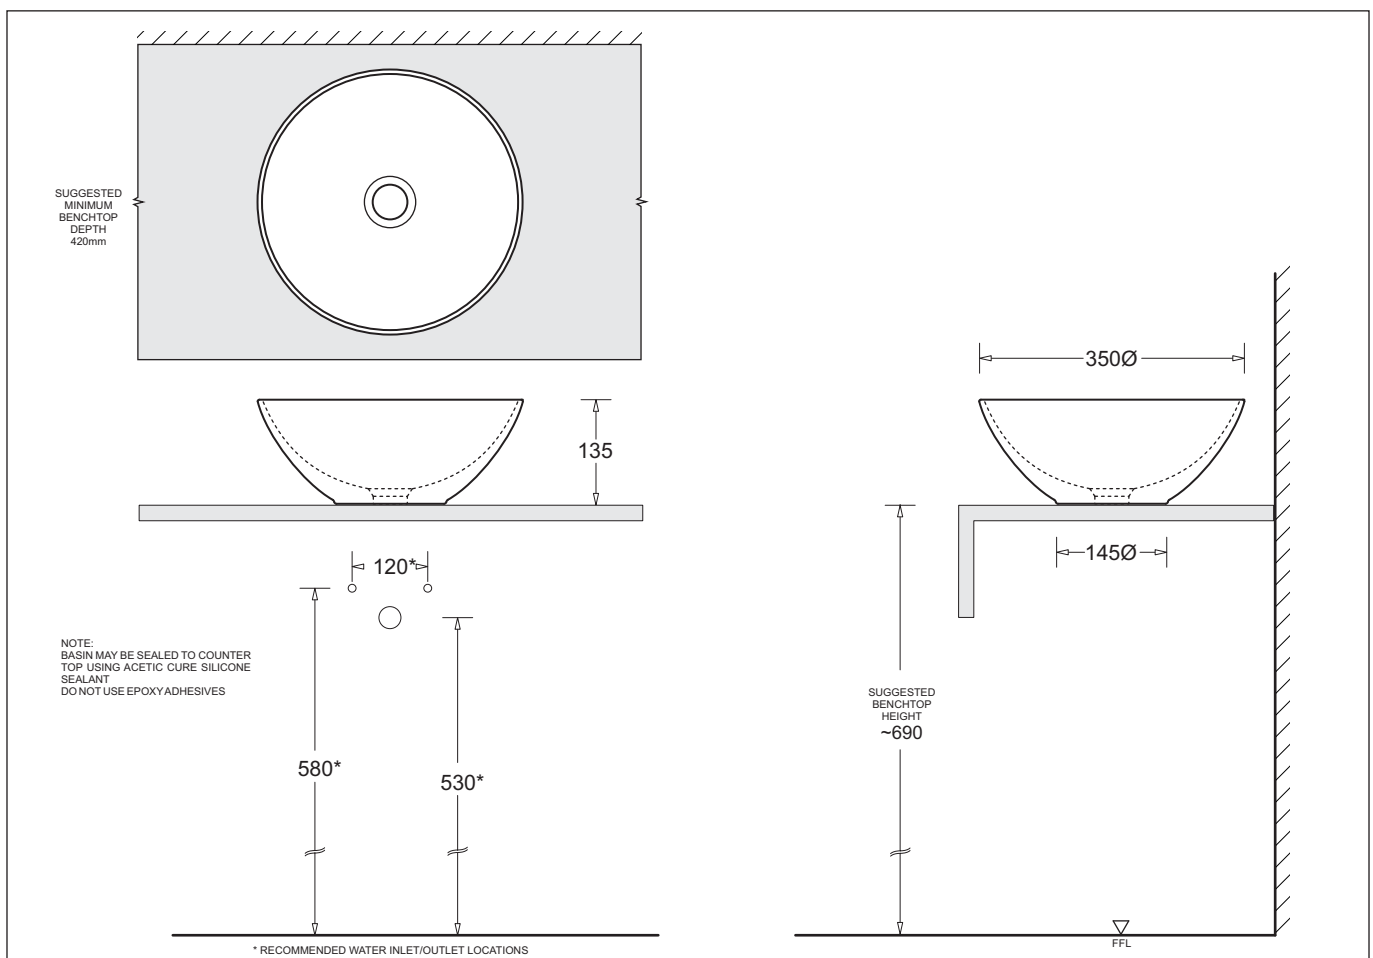

VENEZIA ASH
ROUND BOWL COUNTER TOP VESSEL

Nominal Diameter 350mm

VENEZIA ASH

ROUND BOWL COUNTERTOP VESSEL

- Contemporary vitreous china vessel basin
- Benchtop mounting permits wall or bench-top tapware fitting
- Features modern vessel style with fine lines
- 32mm waste outlet
- 350mm diameter
- Capacity 5.2L

Provided

Item	Description	Code
Basin	Venezia Round Bowl Vessel	JBSV036A
Plug & Waste	Pop-up Waste 32mm-Chrome	PW6

All dimensions are in millimetres and are subject to normal manufacturing variation of +/- 3mm on all surfaces. As product development is ongoing BPA reserves the right to vary specifications without notice.