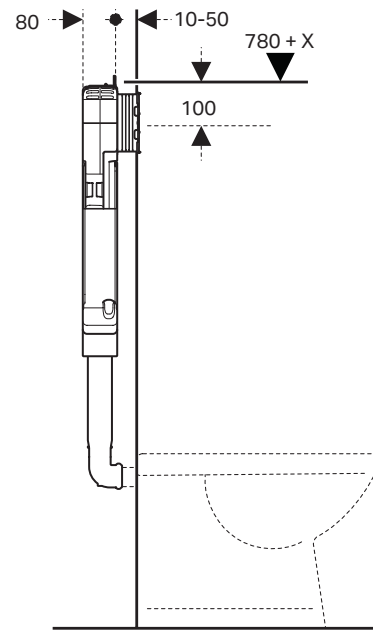

Technical Specifications

Geberit Sigma8 concealed cistern

Venezia Raised Height, Rimless Pan

Geberit Sigma Button