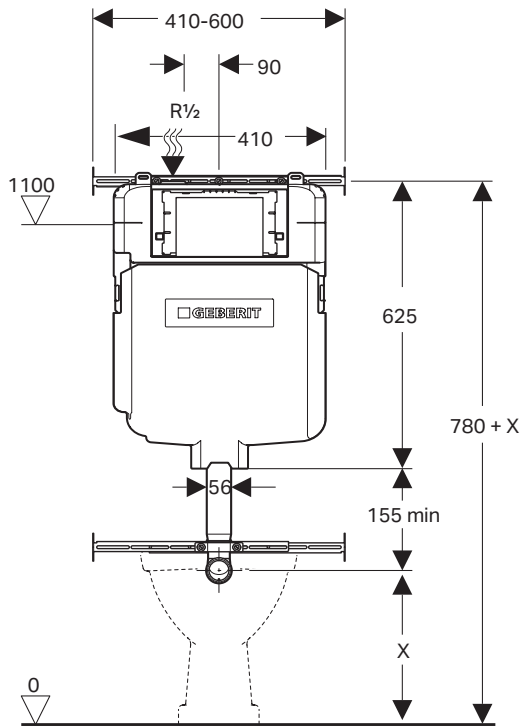

Technical Specifications

Geberit Sigma8 concealed cistern

Venezia Raised Height, Rimless Pan

Geberit Sigma Button