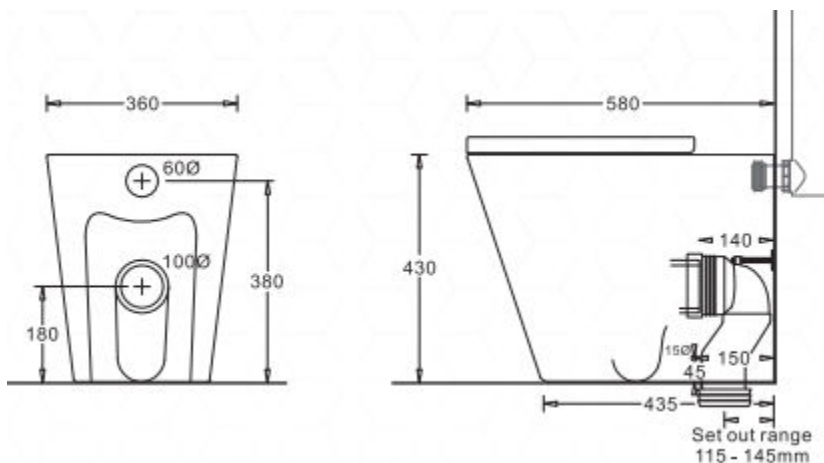

Technical Specifications

Geberit Sigma8 concealed cistern

Venezia Raised Height, Rimless Pan

Geberit Sigma Button