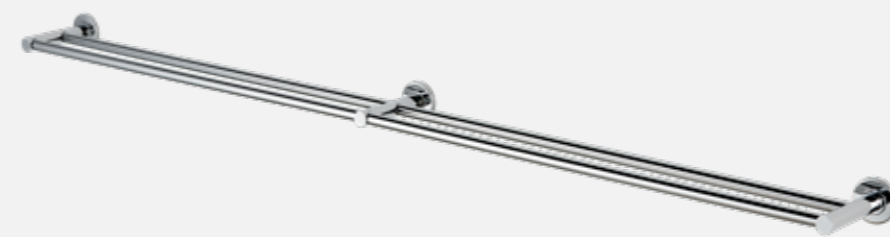

**Toilet Roll Spring Insert**  
Spring loaded insert, used in conjunction with End Pillars to make removable toilet roll holder.  
● TRI-C

**Mini Round & Square Cover Plates**  
Mini Cover Plates Suites: Soap Dish, Shelf & Coat Hook.  
● MRCP-C ● MRCP-MB ● MRCP-BG  
● MSCP-C ● MSCP-MB ● MSCP-BG

**Towel Rail Rods**  
Stainless Steel Rods available in:  
450mm ● CR-45 ● MBR-45 ● BGR-45  
600mm ● CR-60 ● MBR-60 ● BGR-60  
750mm ● CR-75 ● MBR-75 ● BGR-75  
900mm ● CR-90 ● MBR-90 ● BGR-90  
1000mm ● CR-100 ● MBR-100 ● BGR-100

● Chrome Plated ● Matte Black  
● Brushed Gold (Available May 2022)

**Large Round & Square Cover Plates**  
Large Cover Plates Suites: End Pillars, Towel Ring, Toilet Roll Holder, Double Toilet Roll Holder & Multi Purpose Holder.  
● LRCP-C ● LRCP-MB ● LRCP-BG  
● LSCP-C ● LSCP-MB ● LSCP-BG

Some combinations include:

Spring Insert Toilet Roll Holder  
EP-C + TRI-C + LSCP-C

Double Spring Insert Toilet Roll Holder  
EP-C + CP-C + (2 x TRI-C)

Double Towel Rail 150mm with Double Centre Pillar  
DEP-C + DCP-C + (4 x CR-75)