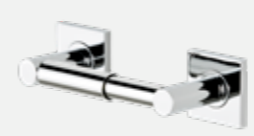

Spring Insert Toilet Roll Holder
EP-C + TRI-C + LSCP-C