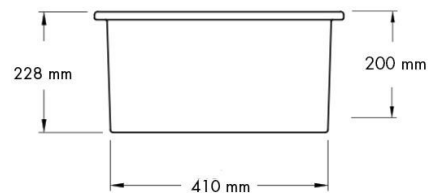

Cuisine Round 47 Inset / Undermount Fine Fireclay Sink

Code: CUR47FS

Specifications

- Material: Fine Fireclay
- Finish: White Gloss
- Waste Outlet Included: 90x50mm Basket Waste
- Mounting options: Inset & Undermount
- Capacity: 27L
- Internal depth: 200mm
- Suitable for use with food waste disposer – we recommend purchase of an extended flange and a model with anti-vibration collar
- Note: Fine Fireclay is a natural product and therefore subject to variations. This should be seen as a quality that adds to its unique natural beauty. Variations +/- 2% to the specifications are common and acceptable and are within industry tolerance. We always recommend the cabinet maker and stone provider has the actual sink with them to measure before making cabinetry or cutting stone. For more information please visit our Installation Care & Warranty page or Contact Us.

Product Options

CUR47SSG: Cuisine Round 47 x 47 Stainless Steel Grid

CUR47FS: Cuisine Round 47 Inset / Undermount Fine Fireclay Sink

Warranty

For peace of mind, Turner Hastings offers the following warranty on this product and its components: