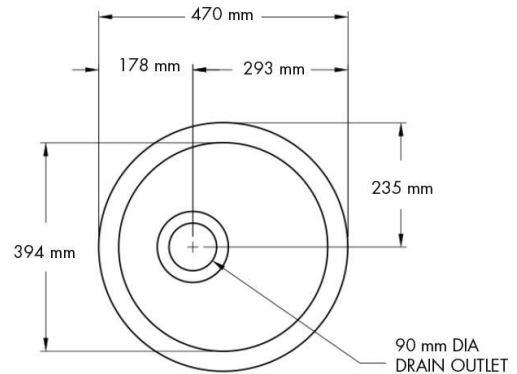

Cuisine Round 47 Inset / Undermount Fine Fireclay Sink

Code: CUR47FS

Specifications

- Material: Fine Fireclay
- Finish: White Gloss
- Waste Outlet Included: 90x50mm Basket Waste
- Mounting options: Inset & Undermount
- Capacity: 27L
- Internal depth: 200mm
- Suitable for use with food waste disposer – we recommend purchase of an extended flange and a model with anti-vibration collar
- Note: Fine Fireclay is a natural product and therefore subject to variations. This should be seen as a quality that adds to its unique natural beauty. Variations +/- 2% to the specifications are common and acceptable and are within industry tolerance. We always recommend the cabinet maker and stone provider has the actual sink with them to measure before making cabinetry or cutting stone. For more information please visit our Installation Care & Warranty page or Contact Us.

Product Options

CUR47SSG: Cuisine Round 47 x 47 Stainless Steel Grid

CUR47FS: Cuisine Round 47 Inset / Undermount Fine Fireclay Sink

Warranty

For peace of mind, Turner Hastings offers the following warranty on this product and its components: