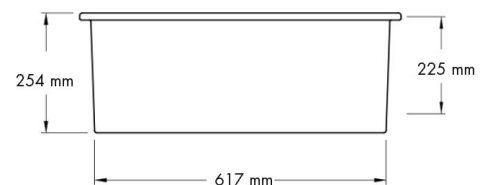

## Cuisine 68 x 48 Inset / Undermount Fine Fireclay Sink

**Code:** CU68FS

### Specifications

- Material: Fine Fireclay
- Finish: White Gloss
- Waste Outlet Included: 90x50mm Basket Waste
- Mounting options: Inset & Undermount
- Capacity: 46L
- Internal depth: 220mm
- Suitable for use with food waste disposer – we recommend purchase of an extended flange and a model with anti-vibration collar
- Note: Fine Fireclay is a natural product and therefore subject to variations. This should be seen as a quality that adds to its unique natural beauty. Variations +/- 2% to the specifications are common and acceptable and are within industry tolerance. We always recommend the cabinet maker and stone provider has the actual sink with them to measure before making cabinetry or cutting stone. For more information please visit our Installation Care & Warranty page or Contact Us.

### Product Options

CU68SSG.: Cuisine 68 x 48 Stainless Steel Grid

CU68FS: Cuisine 68 x 48 Inset / Undermount Fine Fireclay Sink

CU68FS-OF: Cuisine 68 x 48 Inset / Undermount Fine Fireclay Sink with Overflow