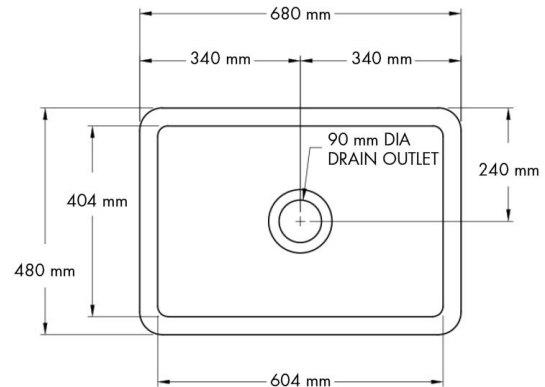

## Cuisine 68 x 48 Inset / Undermount Fine Fireclay Sink

**Code:** CU68FS

### Specifications

- Material: Fine Fireclay
- Finish: White Gloss
- Waste Outlet Included: 90x50mm Basket Waste
- Mounting options: Inset & Undermount
- Capacity: 46L
- Internal depth: 220mm
- Suitable for use with food waste disposer – we recommend purchase of an extended flange and a model with anti-vibration collar
- Note: Fine Fireclay is a natural product and therefore subject to variations. This should be seen as a quality that adds to its unique natural beauty. Variations +/- 2% to the specifications are common and acceptable and are within industry tolerance. We always recommend the cabinet maker and stone provider has the actual sink with them to measure before making cabinetry or cutting stone. For more information please visit our Installation Care & Warranty page or Contact Us.

### Product Options

CU68SSG.: Cuisine 68 x 48 Stainless Steel Grid

CU68FS: Cuisine 68 x 48 Inset / Undermount Fine Fireclay Sink

CU68FS-OF: Cuisine 68 x 48 Inset / Undermount Fine Fireclay Sink with Overflow