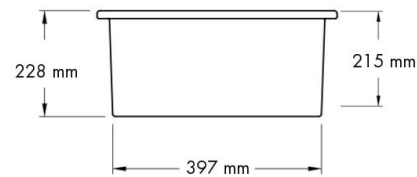

Cuisine 46 x 46 Inset / Undermount Fine Fireclay Sink

Code: CU46FS

Specifications

- Material: Fine Fireclay
- Finish: White Gloss
- Waste Outlet Included: 90x50mm Basket Waste
- Mounting options: Inset & Undermount
- Capacity: 28L
- Internal depth: 210mm
- Approx. internal radius: 15 mm
- Approx. external radius: 45 mm
- Suitable for use with food waste disposer – we recommend purchase of an extended flange and a model with anti-vibration collar
- Note: Fine Fireclay is a natural product and therefore subject to variations. This should be seen as a quality that adds to its unique natural beauty. Variations +/- 2% to the specifications are common and acceptable and are within industry tolerance. We always recommend the cabinet maker and stone provider has the actual sink with them to measure before making cabinetry or cutting stone. For more information please visit our Installation Care & Warranty page or Contact Us.

Product Options

CU46FS: Cuisine 46 x 46 Inset / Undermount Fine Fireclay Sink

CU46SSG: Cuisine 46 x 46 Stainless Steel Grid

CU46FS-OF: Cuisine 46 x 46 Inset / Undermount Fine Fireclay Sink with Overflow

Warranty