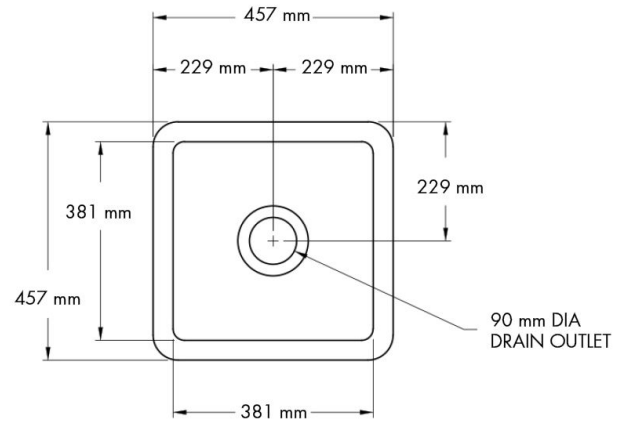

Cuisine 46 x 46 Inset / Undermount Fine Fireclay Sink

Code: CU46FS

Specifications

- Material: Fine Fireclay
- Finish: White Gloss
- Waste Outlet Included: 90x50mm Basket Waste
- Mounting options: Inset & Undermount
- Capacity: 28L
- Internal depth: 210mm
- Approx. internal radius: 15 mm
- Approx. external radius: 45 mm
- Suitable for use with food waste disposer – we recommend purchase of an extended flange and a model with anti-vibration collar
- Note: Fine Fireclay is a natural product and therefore subject to variations. This should be seen as a quality that adds to its unique natural beauty. Variations +/- 2% to the specifications are common and acceptable and are within industry tolerance. We always recommend the cabinet maker and stone provider has the actual sink with them to measure before making cabinetry or cutting stone. For more information please visit our Installation Care & Warranty page or Contact Us.

Product Options

CU46FS: Cuisine 46 x 46 Inset / Undermount Fine Fireclay Sink

CU46SSG: Cuisine 46 x 46 Stainless Steel Grid

CU46FS-OF: Cuisine 46 x 46 Inset / Undermount Fine Fireclay Sink with Overflow

Warranty