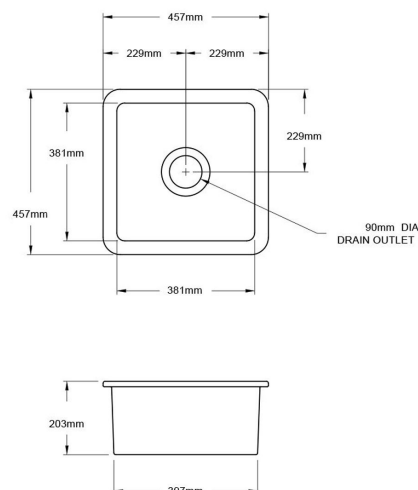

Cuisine 46 x 46 Inset / Undermount Fine Fireclay Matte Black Sink

Code: CU46FS-MB

TRADITIONAL & HAMPTONS STYLE SPECIALISTS

BATHROOM | KITCHEN | LAUNDRY

Specifications

- Material: Fine Fireclay
- Finish: Matte Black
- Waste Outlet Included: 90x50mm Basket Waste
- Mounting options: Inset & Undermount
- Capacity: 28L
- Internal depth: 210mm
- Approx. internal radius: 15 mm
- Approx. external radius: 45 mm
- Suitable for use with food waste disposer – we recommend purchase of an extended flange and a model with anti-vibration collar
- Note: Fine Fireclay is a natural product and therefore subject to variations. This should be seen as a quality that adds to its unique natural beauty. Variations +/- 2% to the specifications are common and acceptable and are within industry tolerance. We always recommend the cabinet maker and stone provider has the actual sink with them to measure before making cabinetry or cutting stone. For more information please visit our Installation Care & Warranty page or Contact Us.

Product Options

CU46SSG: Cuisine 46 x 46 Stainless Steel Grid

CU46FS-MB: Cuisine 46 x 46 Inset / Undermount Fine Fireclay Sink

CU46FS-MB-OF: Cuisine 46 x 46 Inset / Undermount Fine Fireclay Sink with Overflow