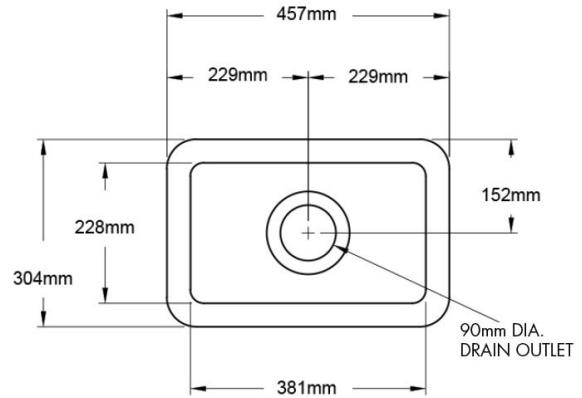

Cuisine 30 x 46 Inset / Undermount Fine Fireclay Sink

Code: CU30FS

BATHROOM | KITCHEN | LAUNDRY | TRADITIONAL & HAMPTONS STYLE SPECIALISTS

Specifications

- Material: Fine Fireclay
- Finish: White Gloss
- Waste Outlet Included: 90x50mm Basket Waste
- Mounting options: Inset & Undermount
- Capacity: 17L
- Internal depth: 175mm
- Approx. internal radius: 15 mm
- Approx. external radius: 45 mm
- Suitable for use with food waste disposer – we recommend purchase of an extended flange and a model with anti-vibration collar
- Note: Fine Fireclay is a natural product and therefore subject to variations. This should be seen as a quality that adds to its unique natural beauty. Variations +/- 2% to the specifications are common and acceptable and are within industry tolerance. We always recommend the cabinet maker and stone provider has the actual sink with them to measure before making cabinetry or cutting stone. For more information please visit our Installation Care & Warranty page or Contact Us.