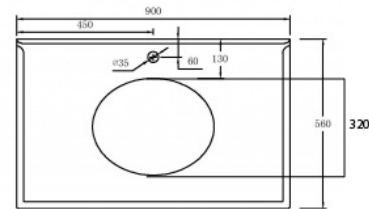

## Coventry 90 x 55 Satin White Vanity with Real Marble Top & Ceramic Undercounter Basin

**Code:** CO90W

TRADITIONAL & HAMPTONS STYLE SPECIALISTS

BATHROOM | KITCHEN | LAUNDRY

### Specifications

- Top Material: Genuine Carrara marble
- Basin Material: Ceramic
- Vanity Material: Genuine rubberwood timber
- Vanity Finish: White Polyurethane Satin
- Requires waste: 32mm with overflow
- Tap Holes Available: One or three
- Configuration: Two soft close doors, three soft close drawers
- Knob handles available in matte black and chrome, antique brass available upon request
- Includes internal shelf
- Includes 100mm high marble splashback
- Suitable for P-trap and S-trap installation
- Natural stone variations: Marble is a natural material so each top is one of a kind. As it is a product of nature, it is prone to variations in colour, shade, pattern, texture, and density; all of which are inherent in such natural materials. It is these characteristics that add to the beauty and charm of the material.