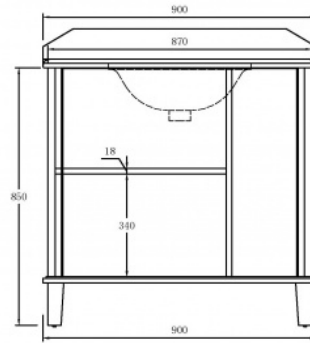

Coventry 90 x 55 Satin White Vanity with Real Marble Top & Ceramic Undercounter Basin

Code: CO90W

TRADITIONAL & HAMPTONS STYLE SPECIALISTS

BATHROOM | KITCHEN | LAUNDRY

Specifications

- Top Material: Genuine Carrara marble
- Basin Material: Ceramic
- Vanity Material: Genuine rubberwood timber
- Vanity Finish: White Polyurethane Satin
- Requires waste: 32mm with overflow
- Tap Holes Available: One or three
- Configuration: Two soft close doors, three soft close drawers
- Knob handles available in matte black and chrome, antique brass available upon request
- Includes internal shelf
- Includes 100mm high marble splashback
- Suitable for P-trap and S-trap installation
- Natural stone variations: Marble is a natural material so each top is one of a kind. As it is a product of nature, it is prone to variations in colour, shade, pattern, texture, and density; all of which are inherent in such natural materials. It is these characteristics that add to the beauty and charm of the material.

Warranty

For peace of mind, Turner Hastings offers the following warranty on this product and its components:

Cabinet & Hardware - 5 years

Marble top & Basin - 3 years

For more details, click [here](#) to refer to our warranty page.