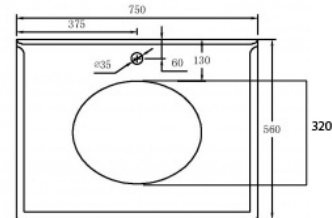

## Coventry 75 x 55 Satin White Vanity with Real Marble Top & Ceramic Undercounter Basin

**Code:** CO75W

TRADITIONAL & HAMPTONS STYLE SPECIALISTS

BATHROOM | KITCHEN | LAUNDRY

### Specifications

- Top Material: Genuine Carrara marble
- Basin Material: Ceramic
- Vanity Material: Genuine rubberwood timber
- Vanity Finish: White Polyurethane Satin
- Requires waste: 32mm with overflow
- Tap Holes Available: One or three
- Configuration: Two soft close doors, to one internal door
- Knob handles available in matte black and chrome, antique brass available upon request
- Includes internal shelf
- Includes 100mm high marble splashback
- Suitable for P-trap and S-trap installation
- Natural stone variations: Marble is a natural material so each top is one of a kind. As it is a product of nature, it is prone to variations in colour, shade, pattern, texture, and density; all of which are inherent in such natural materials. It is these characteristics that add to the beauty and charm of the material.