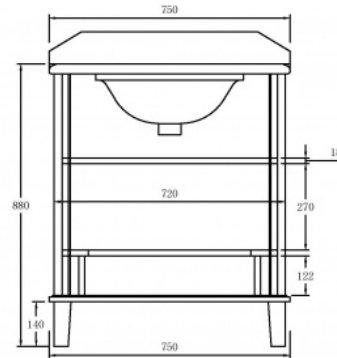

## Coventry 75 x 55 Satin White Vanity with Real Marble Top & Ceramic Undercounter Basin

**Code:** CO75W

TRADITIONAL & HAMPTONS STYLE SPECIALISTS

BATHROOM | KITCHEN | LAUNDRY

### Specifications

- Top Material: Genuine Carrara marble
- Basin Material: Ceramic
- Vanity Material: Genuine rubberwood timber
- Vanity Finish: White Polyurethane Satin
- Requires waste: 32mm with overflow
- Tap Holes Available: One or three
- Configuration: Two soft close doors, to one internal door
- Knob handles available in matte black and chrome, antique brass available upon request
- Includes internal shelf
- Includes 100mm high marble splashback
- Suitable for P-trap and S-trap installation
- Natural stone variations: Marble is a natural material so each top is one of a kind. As it is a product of nature, it is prone to variations in colour, shade, pattern, texture, and density; all of which are inherent in such natural materials. It is these characteristics that add to the beauty and charm of the material.