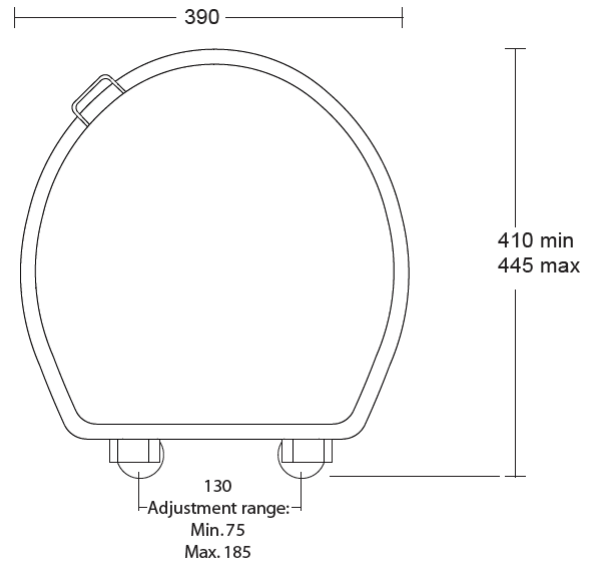

## Birmingham High Gloss Black Soft Closing Toilet Seat

**Code:** BI204BSCÂ

### Specifications

- Fits: Birmingham Close Coupled Toilet, Birmingham Toilet with high level cistern, Birmingham toilet with low level cistern.
- Material: MDF Composite