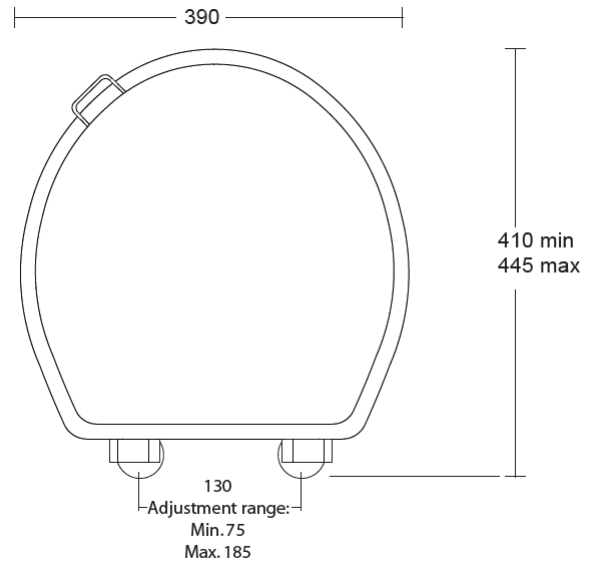

Birmingham High Gloss White Soft Closing Toilet Seat

Code: BI203WSC

Specifications

- Fits: Birmingham Close Coupled Toilet, Birmingham Toilet with high level cistern, Birmingham toilet with low level cistern.
- Material: MDF Composite