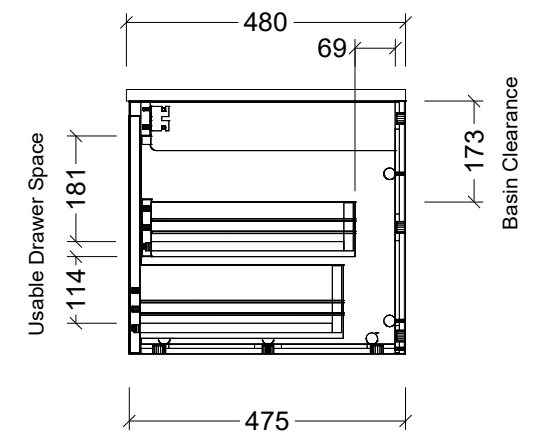

## CABINET DETAILS

Range	Saba 1500
Description	Double Bowl, Wall Hung
Cabinet SKU	SAB-VCO-1500-D-X-W

PLEASE NOTE: Due to the manufacturing process of ceramic tops, size variation (+/- 3%) is to be expected. E&OE. Copyright ©

CABINET DETAILS

Range	Saba 1500
Description	Centre Bowl, Wall Hung
Cabinet SKU	SAB-VCO-1500-C-X-W

PLEASE NOTE: Due to the manufacturing process of ceramic tops, size variation (+/- 3%) is to be expected. E&OE. Copyright ©