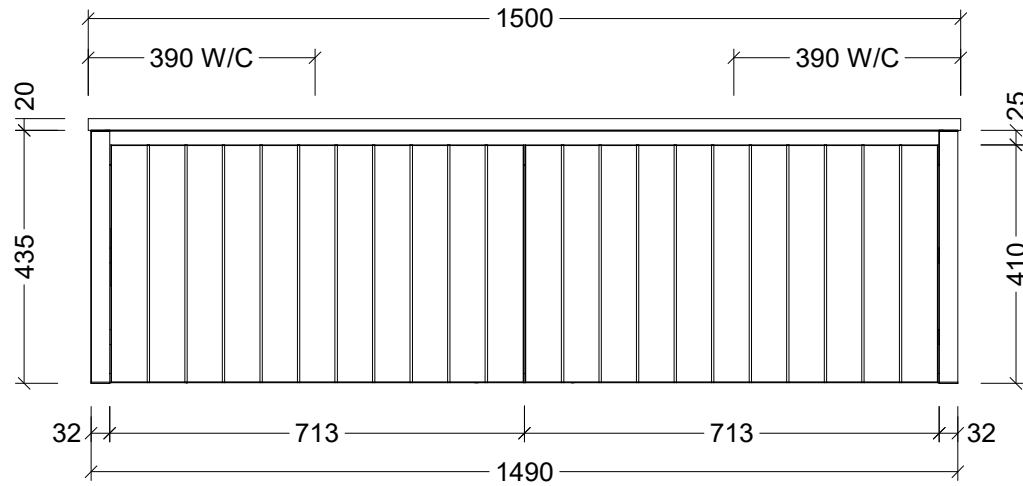

## CABINET DETAILS

Range	Saba 1500
Description	Double Bowl, Wall Hung
Cabinet SKU	SAB-VCO-1500-D-X-W

## TOP DETAILS

Available Tops:	SilkSurface
-----------------	-------------

**Timberline Bathroom Products Pty Ltd**  
 22 Myrtle Drive, Armidale NSW 2350  
[www.timberline.com.au](http://www.timberline.com.au) | 02 6773 8500

PLEASE NOTE: Due to the manufacturing process of ceramic tops, size variation (+/- 3%) is to be expected. E&OE. Copyright ©

CABINET DETAILS

Range	Saba 1500
Description	Centre Bowl, Wall Hung
Cabinet SKU	SAB-VCO-1500-C-X-W

PLEASE NOTE: Due to the manufacturing process of ceramic tops, size variation (+/- 3%) is to be expected. E&OE. Copyright ©