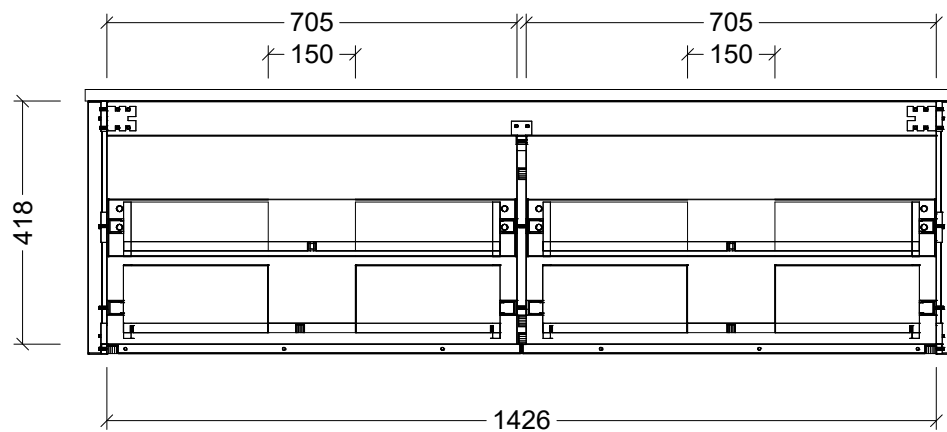

## CABINET DETAILS

Range	Saba 1500
Description	Double Bowl, Wall Hung
Cabinet SKU	SAB-VCO-1500-D-X-W

PLEASE NOTE: Due to the manufacturing process of ceramic tops, size variation (+/- 3%) is to be expected. E&OE. Copyright ©

CABINET DETAILS

Range	Saba 1500
Description	Centre Bowl, Wall Hung
Cabinet SKU	SAB-VCO-1500-C-X-W

PLEASE NOTE: Due to the manufacturing process of ceramic tops, size variation (+/- 3%) is to be expected. E&OE. Copyright ©