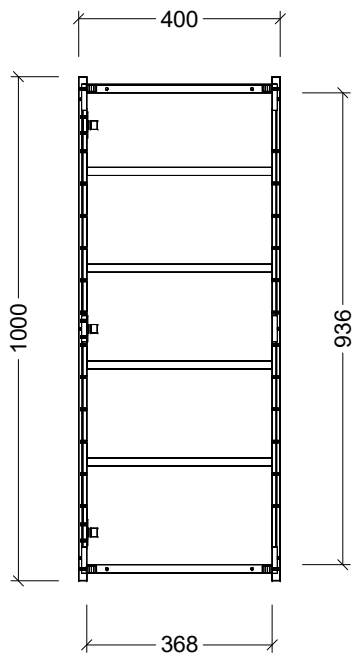

CABINET DETAILS

Range	Jazz Shaver
Description	400Wx1000H Rectangle
Cabinet SKU	JZA-SC-400-S-G

**Timberline Bathroom Products Pty Ltd**  
 22 Myrtle Drive, Armidale NSW 2350  
[www.timberline.com.au](http://www.timberline.com.au) | 02 6773 8500

PLEASE NOTE: Due to the manufacturing process of ceramic tops, size variation (+/- 3%) is to be expected. E&OE. Copyright ©

## CABINET DETAILS

Range	Jazz Shaver
Description	600Wx1000H Rectangle
Cabinet SKU	JZA-SC-600-S-G

**Timberline Bathroom Products Pty Ltd**  
 22 Myrtle Drive, Armidale NSW 2350  
[www.timberline.com.au](http://www.timberline.com.au) | 02 6773 8500