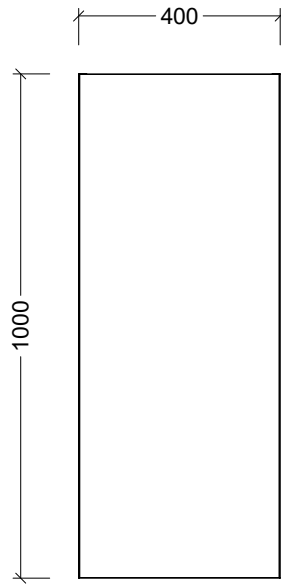

CABINET DETAILS

Range	Jazz Shaver
Description	400Wx1000H Rectangle
Cabinet SKU	JZA-SC-400-S-G

**Timberline Bathroom Products Pty Ltd**  
 22 Myrtle Drive, Armidale NSW 2350  
[www.timberline.com.au](http://www.timberline.com.au) | 02 6773 8500

PLEASE NOTE: Due to the manufacturing process of ceramic tops, size variation (+/- 3%) is to be expected. E&OE. Copyright ©

## CABINET DETAILS

Range	Jazz Shaver
Description	600Wx1000H Rectangle
Cabinet SKU	JZA-SC-600-S-G

**Timberline Bathroom Products Pty Ltd**  
 22 Myrtle Drive, Armidale NSW 2350  
[www.timberline.com.au](http://www.timberline.com.au) | 02 6773 8500