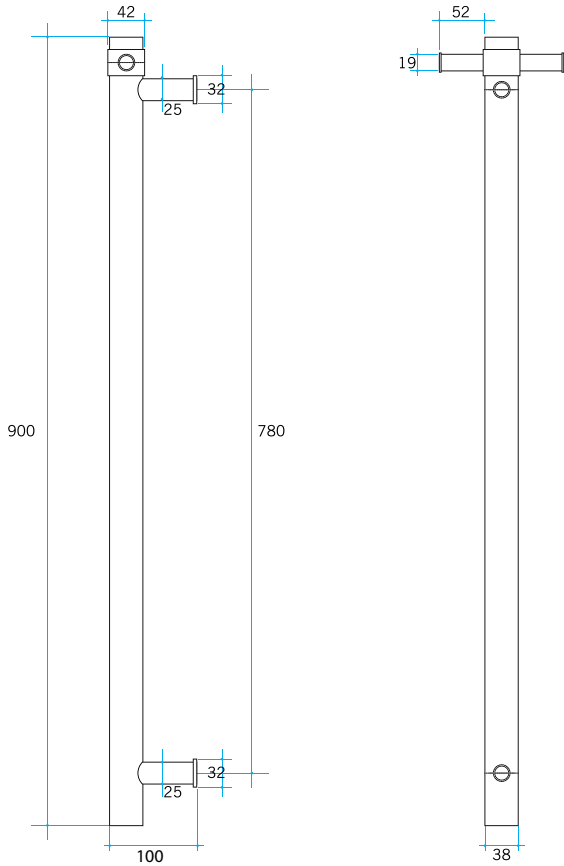

Thermorail Towel Rails 12V

Electric Heated Towel Rails for use in bathrooms

Note: All dimensions are in millimetres (mm)

Stock Code	Finish	Size (mm)	Output (W)	No. of Bars
VS900HLS	Lilac Satin	W142 x H900 x D100	30 Watts	1

Rails are sold individually. Hooks are removable.

Please note: Specifications are for information purposes only. Whilst every effort has been made to ensure the product specifications are accurate, due to continuing product development and improvement the specifications are subject to change. Specifications can be used to rough in and fit timber supports in the wall however we recommend no holes are drilled without having the product on site or verifying the details with the manufacturer. Thermogroup cannot be held liable or responsible for errors due to updated specifications