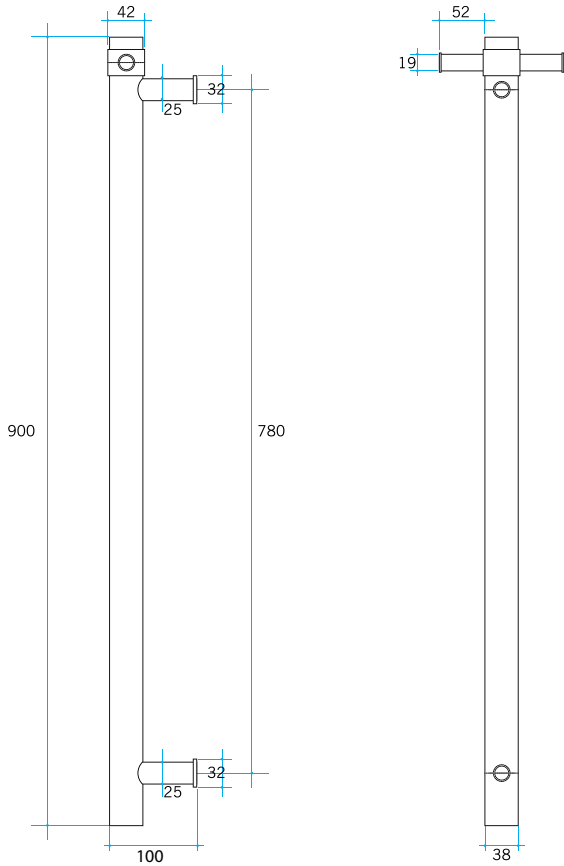

Thermorail Towel Rails 12V

Electric Heated Towel Rails for use in bathrooms

Note: All dimensions are in millimetres (mm)

Stock Code	Finish	Size (mm)	Output (W)	No. of Bars
VS900HBL	Horizon Blue	W142 x H900 x D100	30 Watts	1

Rails are sold individually. Hooks are removable.

Please note: Specifications are for information purposes only. Whilst every effort has been made to ensure the product specifications are accurate, due to continuing product development and improvement the specifications are subject to change. Specifications can be used to rough in and fit timber supports in the wall however we recommend no holes are drilled without having the product on site or verifying the details with the manufacturer. Thermogroup cannot be held liable or responsible for errors due to updated specifications