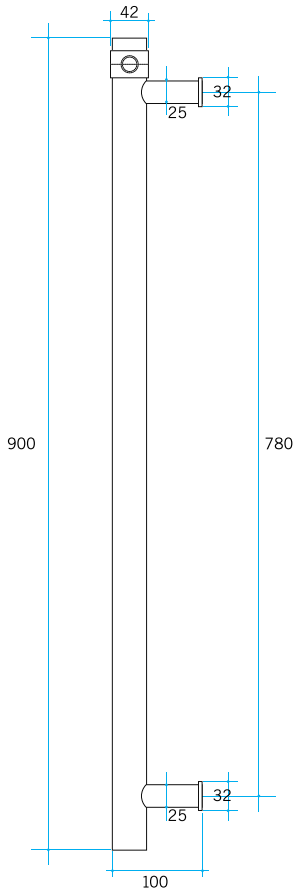

Thermorail Towel Rails 240V

Electric Heated Towel Rails for use in bathrooms

Stock Code	Finish	Size (mm)	Output (W)	No. of Bars
------------	--------	-----------	------------	-------------

VSH900HBR	Brushed Stainless Steel	W142 x H900 x D100	20 Watts	1
-----------	-------------------------	--------------------	----------	---

Rails are sold individually. Hooks are removable.

Please note: Specifications are for information purposes only. Whilst every effort has been made to ensure the product specifications are accurate, due to continuing product development and improvement the specifications are subject to change. Specifications can be used to rough in and fit timber supports in the wall however we recommend no holes are drilled without having the product on site or verifying the details with the manufacturer. Thermogroup cannot be held liable or responsible for errors due to updated specifications