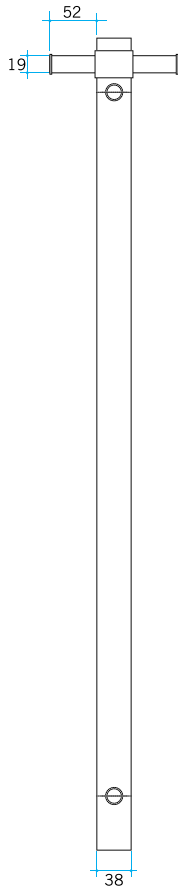

Thermorail Towel Rails 240V

Electric Heated Towel Rails for use in bathrooms

Stock Code	Finish	Size (mm)	Output (W)	No. of Bars
------------	--------	-----------	------------	-------------

VSH900HBR	Brushed Stainless Steel	W142 x H900 x D100	20 Watts	1
-----------	-------------------------	--------------------	----------	---

Rails are sold individually. Hooks are removable.

Please note: Specifications are for information purposes only. Whilst every effort has been made to ensure the product specifications are accurate, due to continuing product development and improvement the specifications are subject to change. Specifications can be used to rough in and fit timber supports in the wall however we recommend no holes are drilled without having the product on site or verifying the details with the manufacturer. Thermogroup cannot be held liable or responsible for errors due to updated specifications