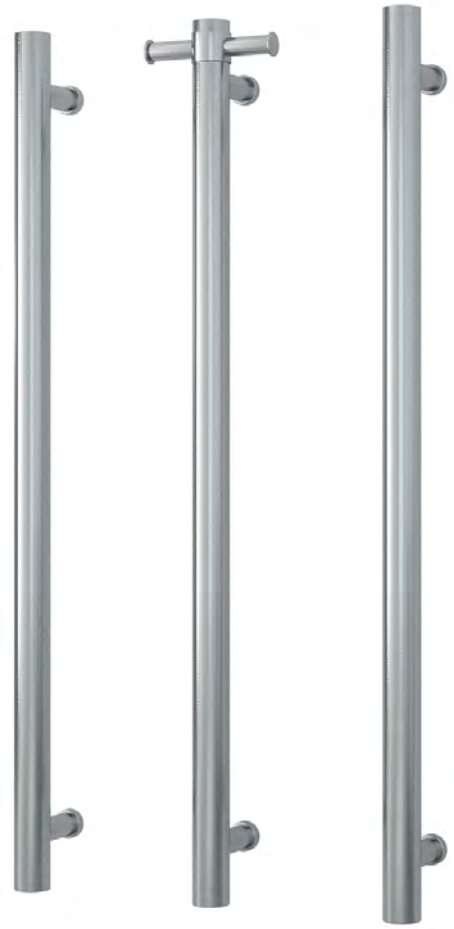

Thermorail Towel Rails 240V

Electric Heated Towel Rails for use in bathrooms

Stock Code	Finish	Size (mm)	Output (W)	No. of Bars
------------	--------	-----------	------------	-------------

VSH900HBR	Brushed Stainless Steel	W142 x H900 x D100	20 Watts	1
-----------	-------------------------	--------------------	----------	---

Rails are sold individually. Hooks are removable.

Please note: Specifications are for information purposes only. Whilst every effort has been made to ensure the product specifications are accurate, due to continuing product development and improvement the specifications are subject to change. Specifications can be used to rough in and fit timber supports in the wall however we recommend no holes are drilled without having the product on site or verifying the details with the manufacturer. Thermogroup cannot be held liable or responsible for errors due to updated specifications