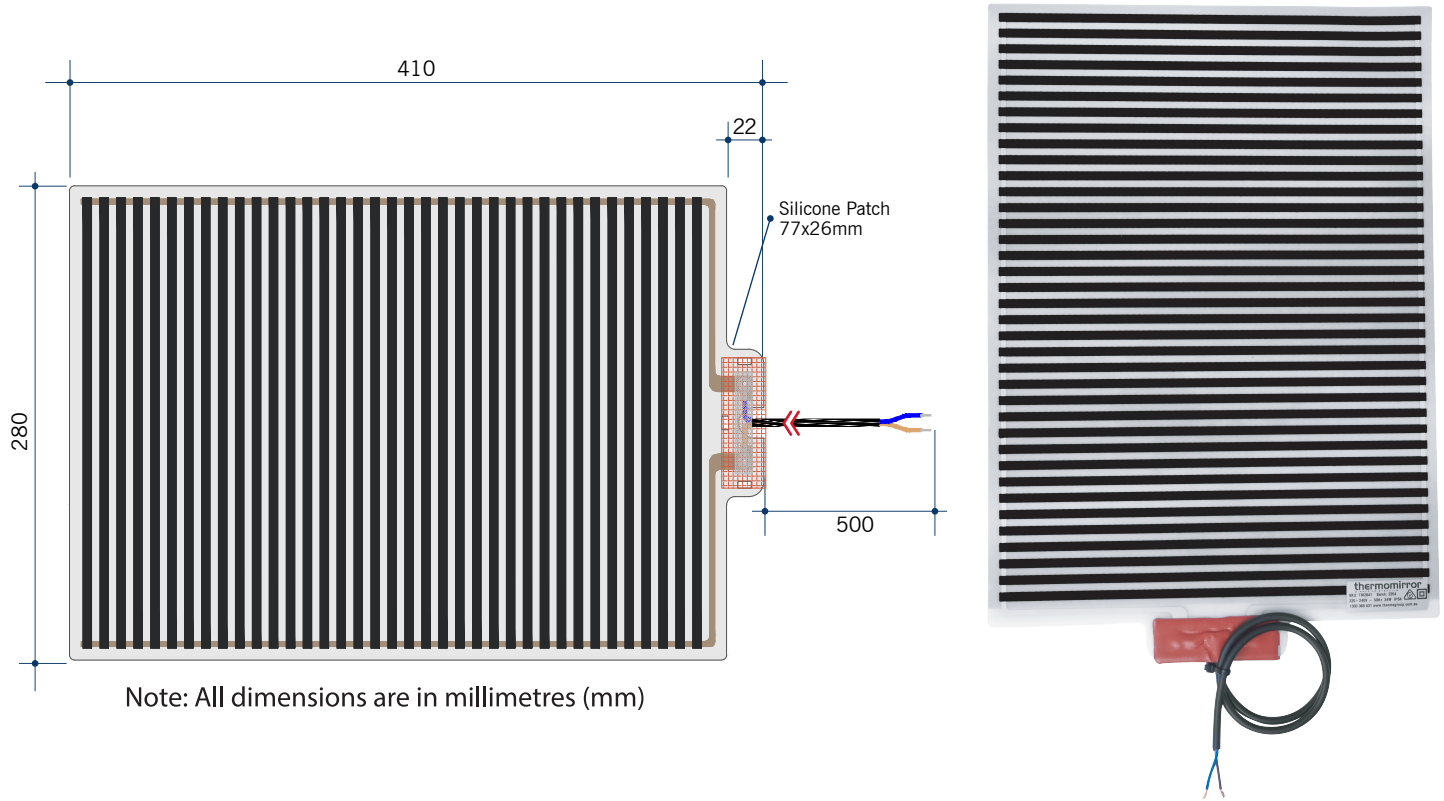

Rio Round Polished Edge Mirror

Includes Mirror Demister

Note: All dimensions are in millimetres (mm)

Stock Code	Size (mm)	Shape	Edge
RR6060GTD	600Ø x 5	Round	Polished Edge

This product includes a mirror and Thermomirror demister. These are supplied as separate parts and the demister will need to be adhered to the back of the mirror prior to installation of the mirror. For details on the demister, please see next page.

Mirrors will need to be installed in accordance with the Installation Guide. Ablaze does not take responsibility for incorrect installation of these mirrors.

Thermomirror Mirror Demister

Ultra-thin Demister Pad for use on Bathroom Mirrors

Note: All dimensions are in millimetres (mm)

Stock Code	Size (mm)	Heat Output (W)	Voltage - Frequency
TM2841	280 x 410	24	220 - 240V 50Hz

Thermomirror demisters must be installed by a qualified electrician.
The demister cannot be cut, pierced or modified in anyway.