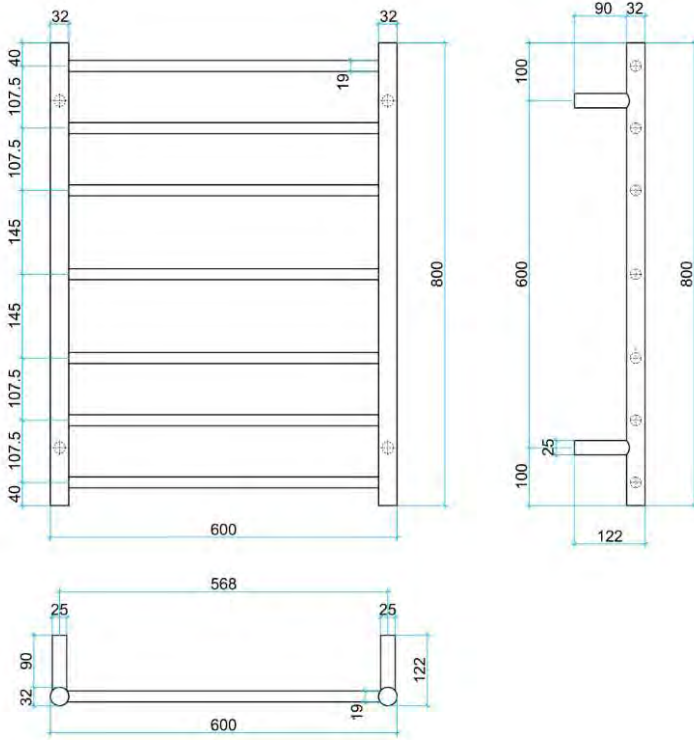

# Thermorail Ladder Towel Rails 240V

Electric Heated Towel Rails for use in bathrooms

This rail has Multiflex wiring which means that there is a connection point on both the left and right hand side of the rail and the lead can be connected to either side. Being a dry element rail, this can be mounted either way up meaning the wiring can be from any of the four mounting points.

Stock Code	Finish	Size (mm)	Output (W)	No. of Bars
------------	--------	-----------	------------	-------------

SR44MBN	Brushed Nickel	W600 x H800 x D122	80 Watts	7
---------	----------------	--------------------	----------	---

**Please note:** Specifications are for information purposes only. Whilst every effort has been made to ensure the product specifications are accurate, due to continuing product development and improvement the specifications are subject to change. Specifications can be used to rough in and fit timber supports in the wall however we recommend no holes are drilled without having the product on site or verifying the details with the manufacturer. Thermogroup cannot be held liable or responsible for errors due to updated specifications.