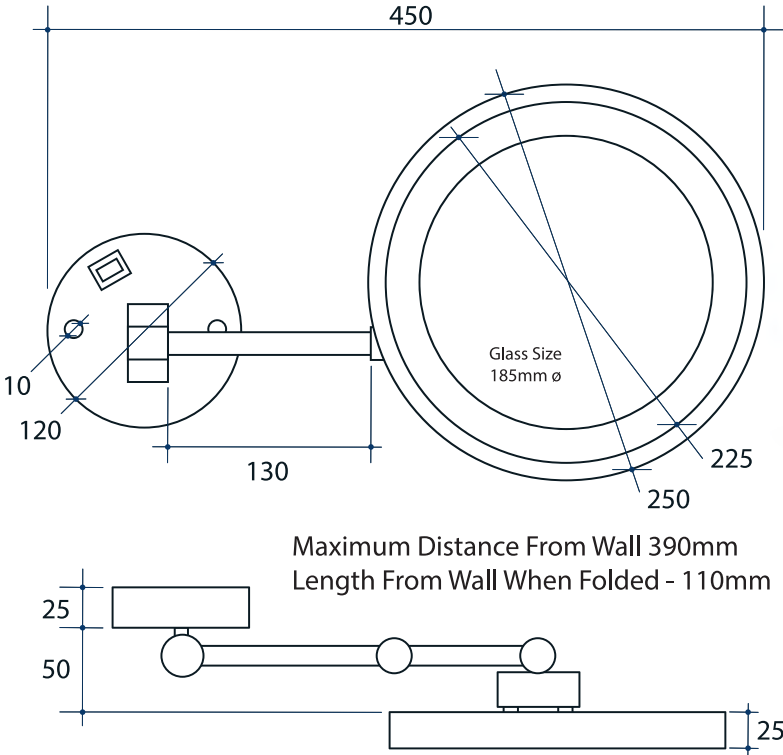

# Ablaze Lit Magnifying Mirrors

Note: All dimensions are in millimetres (mm)

Stock Code	Finish	Type	Output (W)
L252CSMCBN	Brushed Nickel Plated	Wall Mounted	3 Watts

**Please note:** Mirrors will need to be installed in accordance with the Installation Guide. Ablaze does not take responsibility for incorrect installation of these mirrors.

PLEASE NOTE: Specifications are for information purposes only. Whilst every effort has been made to ensure the product specifications are accurate, due to continuing product development and improvement the specifications are subject to change. Specifications can be used to rough in and fit timber supports in the wall however we recommend no holes are drilled without having the product on site or verifying the details with the manufacturer. Thermogroup cannot be held liable or responsible for errors due to updated specifications.