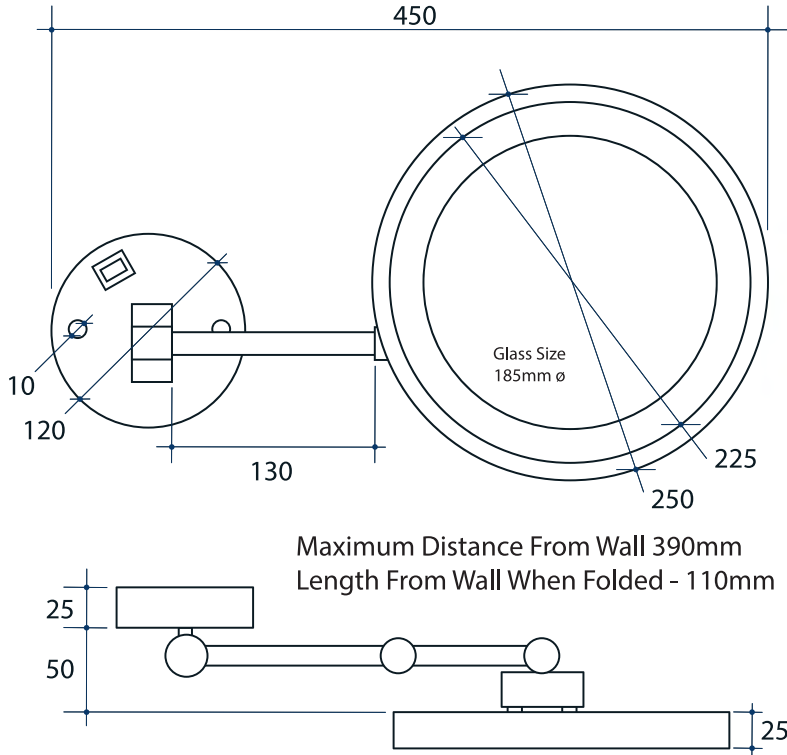

# Ablaze Lit Magnifying Mirrors

Note: All dimensions are in millimetres (mm)

Stock Code	Finish	Type	Output (W)
L252CSMCBB	Brushed Brass Plated	Wall Mounted	3 Watts

**Please note:** Mirrors will need to be installed in accordance with the Installation Guide. Ablaze does not take responsibility for incorrect installation of these mirrors.

PLEASE NOTE: Specifications are for information purposes only. Whilst every effort has been made to ensure the product specifications are accurate, due to continuing product development and improvement the specifications are subject to change. Specifications can be used to rough in and fit timber supports in the wall however we recommend no holes are drilled without having the product on site or verifying the details with the manufacturer. Thermogroup cannot be held liable or responsible for errors due to updated specifications.