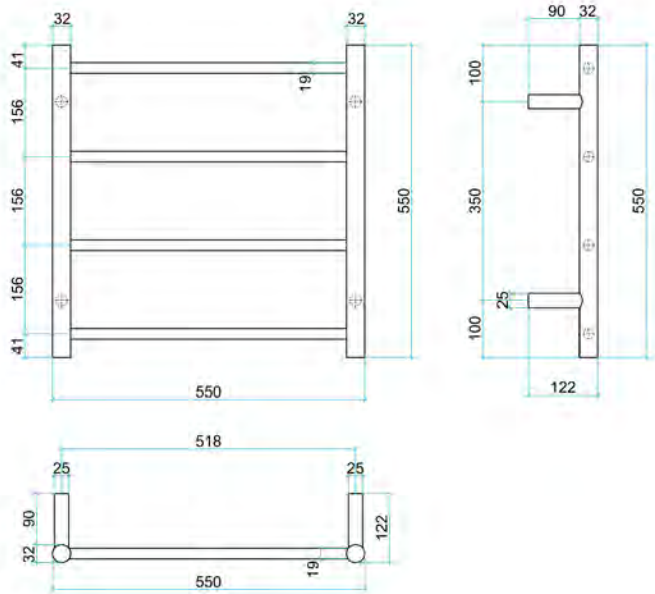

Thermorail Ladder Towel Rails 240V

Electric Heated Towel Rails for use in bathrooms

This rail has Multiflex wiring which means that there is a connection point on both the left and right hand side of the rail and the lead can be connected to either side. Being a dry element rail, this can be mounted either way up meaning the wiring can be from any of the four mounting points.

Stock Code	Finish	Size (mm)	Output (W)	No. of Bars
SR25MBN	Brushed Nickel	W550 x H550 x D122	41 Watts	4

Please note: Specifications are for information purposes only. Whilst every effort has been made to ensure the product specifications are accurate, due to continuing product development and improvement the specifications are subject to change. Specifications can be used to rough in and fit timber supports in the wall however we recommend no holes are drilled without having the product on site or verifying the details with the manufacturer. Thermogroup cannot be held liable or responsible for errors due to updated specifications