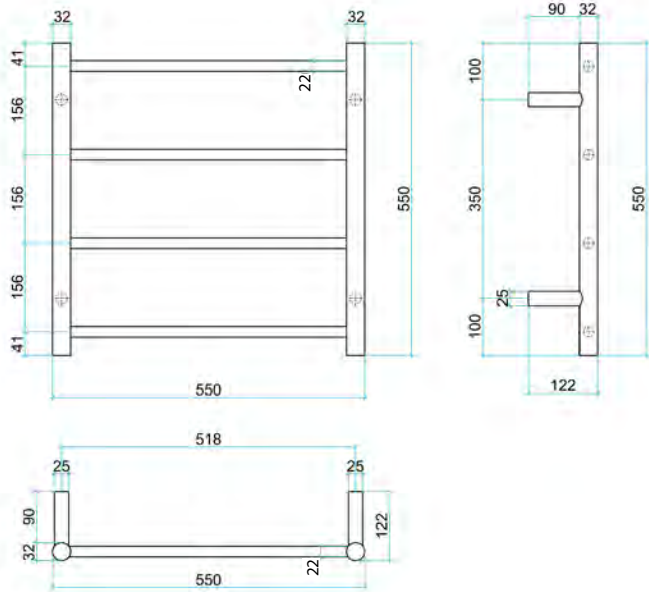

Thermorail Ladder Towel Rails 12V

Electric Heated Towel Rails for use in bathrooms

Stock Code	Finish	Size (mm)	Output (W)	No. of Bars
SR2512B	Matt Black	W550 x H550 x D122	65 Watts	4

SEVEN YEARS WARRANTY

7

SAFE FOR USE IN BATHROOMS

IP55

QUALITY STAINLESS STEEL

304

DRY ELECTRIC ELEMENT

12V

TRANSFORMER INCLUDED

CONCEALED WIRING ALL 4 LEGS

HORIZONTAL AND VERTICAL BAR SIZES

CONCEALED WIRING ONLY

Please note: Specifications are for information purposes only. Whilst every effort has been made to ensure the product specifications are accurate, due to continuing product development and improvement the specifications are subject to change. Specifications can be used to rough in and fit timber supports in the wall however we recommend no holes are drilled without having the product on site or verifying the details with the manufacturer. Thermogroup cannot be held liable or responsible for errors due to updated specifications