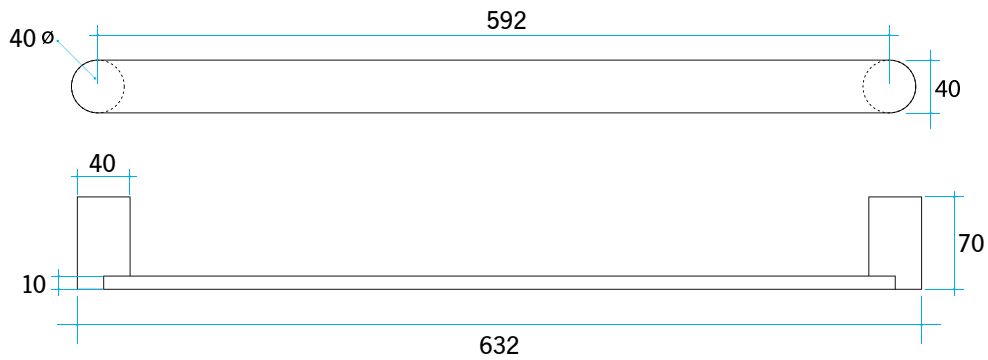

Thermorail Towel Rails 12V

Electric Heated Towel Rails for use in bathrooms

Note: All dimensions are in millimetres (mm)

Stock Code	Finish	Size (mm)	Output (W)	No. of Bars
DSP6B	Matt Black	W632 x H40 x D70	13 Watts	1

Please note: Specifications are for information purposes only. Whilst every effort has been made to ensure the product specifications are accurate, due to continuing product development and improvement the specifications are subject to change. Specifications can be used to rough in and fit timber supports in the wall however we recommend no holes are drilled without having the product on site or verifying the details with the manufacturer. Thermogroup cannot be held liable or responsible for errors due to updated specifications