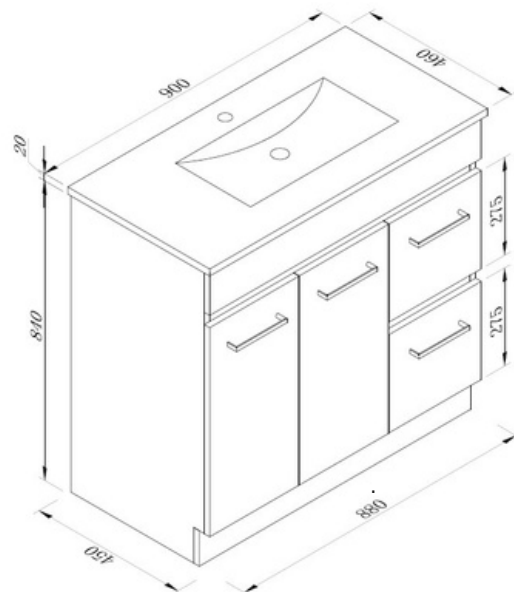

THEBE SOFT OAK

1654439 900mm
LEFT HAND DRAWER
APPROX : 915W X 460D X 865H

1654438 900mm
RIGHT HAND DRAWER
APPROX : 915W X 460D X 865H

1654440 1200mm
2 DOOR 4 DRAWER
APPROX : 1215W X 460D X 865H

CLEAN WHITE
CABINET INTERNALS

1654437 750MM
RIGHT HAND DRAWER ONLY
APPROX : 750W X 460D X 865H

1654436 600MM
2 DOOR
APPROX : 615W X 460D X 865H

- SOFT OAK LAMINATE
- 18MM FULL SOLID BACKBOARD FOR STRENGTH
- FINGER PULL - NO HANDLES
- SOFT CLOSE DOORS & DRAWERS

- INTERNAL SHELF
- 1 TAP HOLE SLIM VIT CHINA TOP
- WHITE INTERNALS - BRIGHT & EASIER TO SEE INSIDE CABINET

• TAPWARE EXTRA

THEBE

600MM
2 DOOR
APPROX : 615W X 460D X 865H

750mm
RIGHT HAND DRAWER
APPROX : 750W X 460D X 865H

900mm
RIGHT HAND DRAWER
APPROX : 915W X 460D X 865H

1200mm
2 DOOR 4 DRAWER
APPROX : 1215W X 460D X 865H

900mm
LEFT HAND DRAWER
APPROX : 915W X 460D X 865H