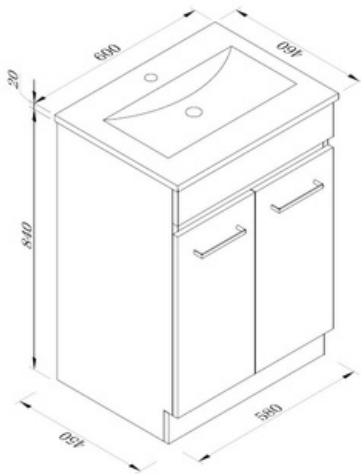

THEBE SOFT OAK

1654439 900mm
LEFT HAND DRAWER
APPROX : 915W X 460D X 865H

1654438 900mm
RIGHT HAND DRAWER
APPROX : 915W X 460D X 865H

1654440 1200mm
2 DOOR 4 DRAWER
APPROX : 1215W X 460D X 865H

CLEAN WHITE
CABINET INTERNALS

1654437 750MM
RIGHT HAND DRAWER ONLY
APPROX : 750W X 460D X 865H

1654436 600MM
2 DOOR
APPROX : 615W X 460D X 865H

- SOFT OAK LAMINATE
- 18MM FULL SOLID BACKBOARD FOR STRENGTH
- FINGER PULL - NO HANDLES
- SOFT CLOSE DOORS & DRAWERS

- INTERNAL SHELF
- 1 TAP HOLE SLIM VIT CHINA TOP
- WHITE INTERNALS - BRIGHT & EASIER TO SEE INSIDE CABINET

• TAPWARE EXTRA

THEBE

600MM
2 DOOR
APPROX : 615W X 460D X 865H

750mm
RIGHT HAND DRAWER
APPROX : 750W X 460D X 865H

900mm
RIGHT HAND DRAWER
APPROX : 915W X 460D X 865H

1200mm
2 DOOR 4 DRAWER
APPROX : 1215W X 460D X 865H

900mm
LEFT HAND DRAWER
APPROX : 915W X 460D X 865H