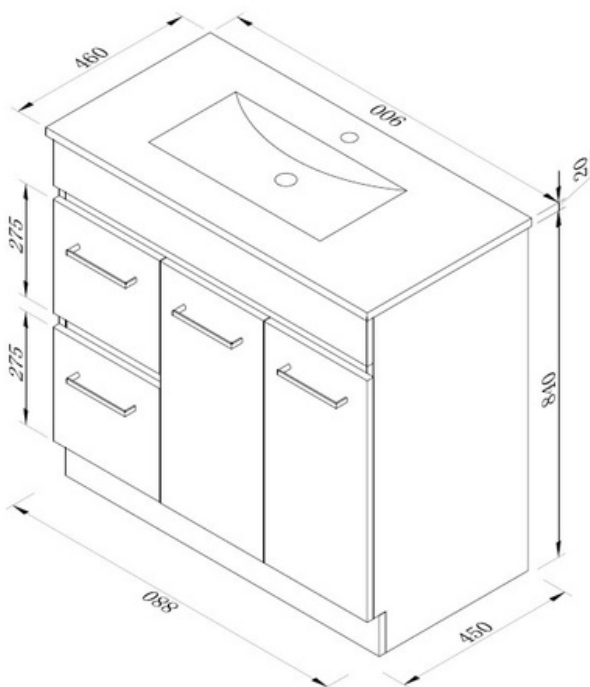

THEBE SOFT OAK

1654439 900mm
LEFT HAND DRAWER
APPROX : 915W X 460D X 865H

1654438 900mm
RIGHT HAND DRAWER
APPROX : 915W X 460D X 865H

1654440 1200mm
2 DOOR 4 DRAWER
APPROX : 1215W X 460D X 865H

CLEAN WHITE
CABINET INTERNALS

1654437 750MM
RIGHT HAND DRAWER ONLY
APPROX : 750W X 460D X 865H

1654436 600MM
2 DOOR
APPROX : 615W X 460D X 865H

- SOFT OAK LAMINATE
- 18MM FULL SOLID BACKBOARD FOR STRENGTH
- FINGER PULL - NO HANDLES
- SOFT CLOSE DOORS & DRAWERS

- INTERNAL SHELF
- 1 TAP HOLE SLIM VIT CHINA TOP
- WHITE INTERNALS - BRIGHT & EASIER TO SEE INSIDE CABINET

• TAPWARE EXTRA

THEBE

600MM
2 DOOR
APPROX : 615W X 460D X 865H

750mm
RIGHT HAND DRAWER
APPROX : 750W X 460D X 865H

900mm
RIGHT HAND DRAWER
APPROX : 915W X 460D X 865H

1200mm
2 DOOR 4 DRAWER
APPROX : 1215W X 460D X 865H

900mm
LEFT HAND DRAWER
APPROX : 915W X 460D X 865H