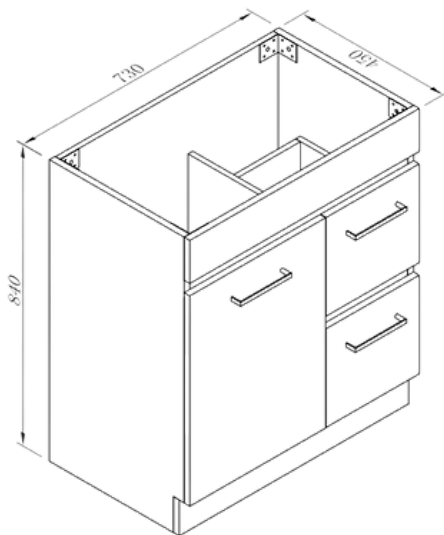

1654437 750MM
RIGHT HAND DRAWER ONLY
APPROX : 750W X 460D X 865H

1654436 600MM
2 DOOR
APPROX : 615W X 460D X 865H

- SOFT OAK LAMINATE
- 18MM FULL SOLID BACKBOARD FOR STRENGTH
- FINGER PULL - NO HANDLES
- SOFT CLOSE DOORS & DRAWERS

- INTERNAL SHELF
- 1 TAP HOLE SLIM VIT CHINA TOP
- WHITE INTERNALS - BRIGHT & EASIER TO SEE INSIDE CABINET

• TAPWARE EXTRA

THEBE

600MM
2 DOOR
APPROX : 615W X 460D X 865H

750mm
RIGHT HAND DRAWER
APPROX : 750W X 460D X 865H

900mm
RIGHT HAND DRAWER
APPROX : 915W X 460D X 865H

1200mm
2 DOOR 4 DRAWER
APPROX : 1215W X 460D X 865H

900mm
LEFT HAND DRAWER
APPROX : 915W X 460D X 865H