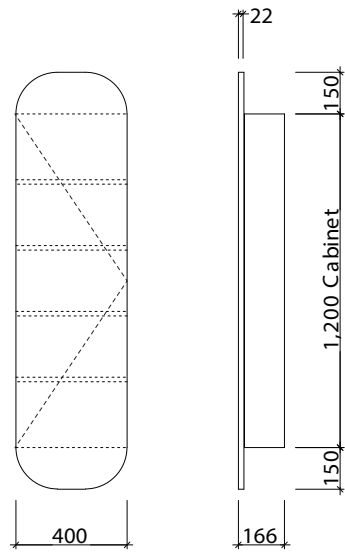

TALLBOYS

Jazz Arch

LH Hinge Standard. Specify RH hinge if required.

Waste size: Acrylic = 40mm, Ceramic = 32mm, Sculptured Marble = 32mm

Note: Where left or right hand options are available please specify or else cabinets will be supplied as per these drawings. All vanity top and basin sizes are nominal only. E&OE