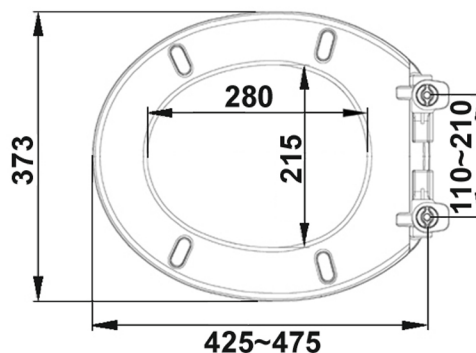

BUMPERS

Stability Seat Bumpers to keep the seat stable