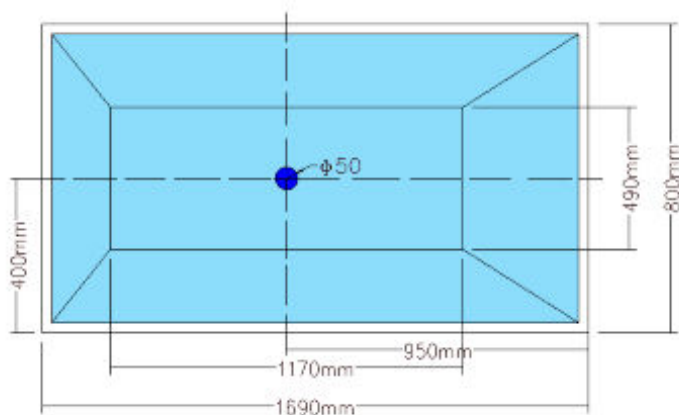

THBT1400-OF

Size: 1400x700x560mm

THBT1480-OF

Size: 1480x710x560mm

THBT1690-OF

Size: 1690x800x575mm