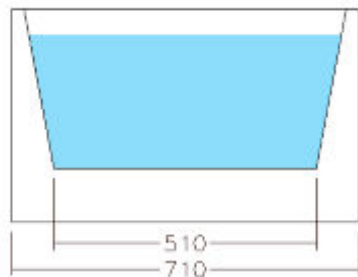

THBT1400-OF

Size: 1400x700x560mm

THBT1480-OF

Size: 1480x710x560mm

THBT1690-OF

Size: 1690x800x575mm