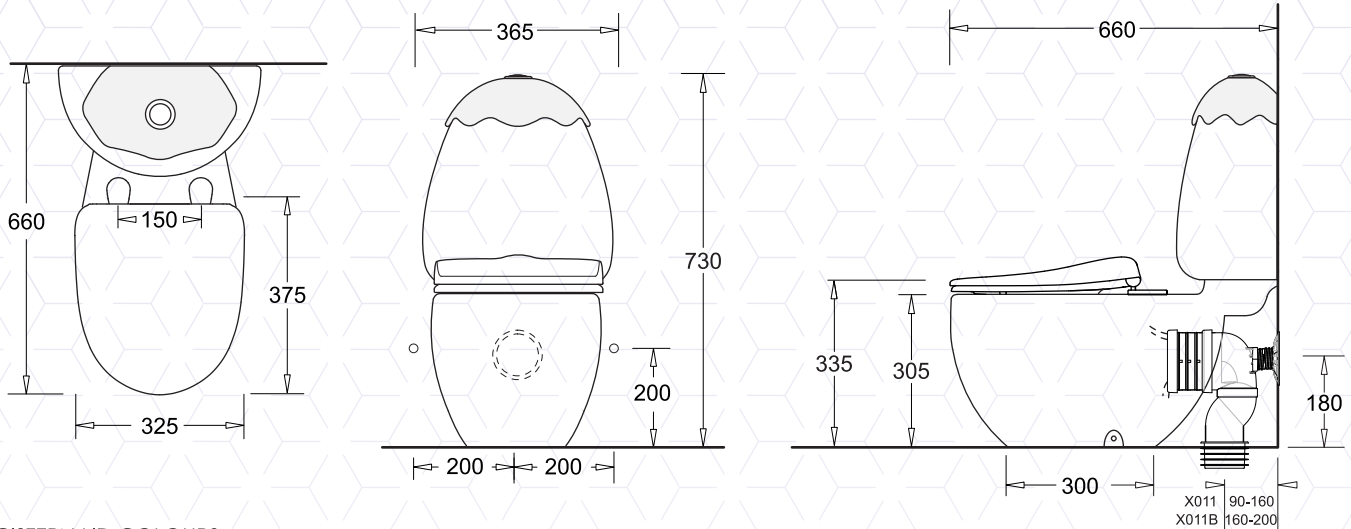

EGG JUNIOR

CHILDS CLOSE COUPLED TOILET SUITE

COTTO

CODE:
C67977.C6262.11B
C67977.C6262.11H

FEATURES

- CHILD FRIENDLY, FUN, EGG SHAPED CLOSE COUPLED VITREOUS CHINA TOILET SUITE
- DESIGNED WITH A LOW SEAT HEIGHT FOR CHILDREN
- BOWL FINISHED IN HYGIENE GLAZE FOR EASY CLEANING
- RANGE OF COLOURED CISTERN LIDS AVAILABLE
- SHAPED, SOFT-CLOSE, QUICK-RELEASE TOILET SEAT
- 3/4.5L DUAL FLUSHING, 4 WELS RATED (REGISTRATION: L06606)
- S (.11B) OR P (.11H) TRAP CONFIGURATION INSTALLATION
- ADJUSTABLE S TRAP PAN CONNECTOR - 90-160mm SET OUT

COMPONENTS

EGG CLOSE COUPLED PAN	C67977
EGG CISTERN (WHITE LID)	C6262
EGG QUICK-RELEASE SOFT-CLOSE SEAT	JSEE202

WARRANTY

VC 10 YEARS, VALVES 3 YEARS, SEAT 5 YEARS PRODUCTS REPLACEMENT
- REFER TO T&C's AT johnsonsuiss.com.au

PRODUCT DIMENSIONS

CISTERN LID COLOURS

	WHITE	XC7082W
	GREEN	XC7082G
	LEMON	XC7082L
	ROSE	XC7082R
	BLUE	XC7082B

OPTIONS

PAN CONNECTOR S - 160- 200mm SET OUT	X011B
CISTERN LID LOCKING KIT	XJ122A

When correctly installed this toilet suite will comply with AS1428.3 for age groups (a) and (b) (i.e. 3 to 10½ years old) within disability groups A and S (i.e. ambulant limitations)

TECHNICAL DATA SHEET

SUPERSEDES ALL PREVIOUS ISSUES

All dimensions are in millimetres and are subject to normal manufacturing variation. As product development is ongoing BPA reserves the right to vary specifications without notice.
Bathroom Products Australia P/L ABN 87 079 297 617