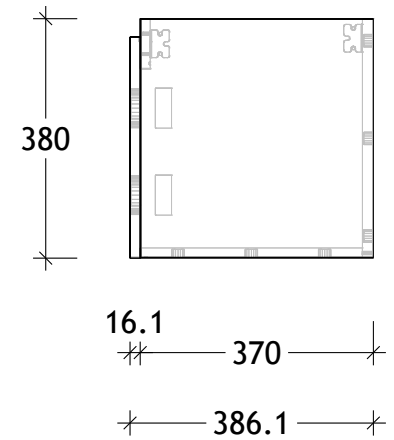

NAME:	GCESL600WH
SIZE:	600
WK/WH:	WALL HUNG
CONFIGURATION:	CENTRE BOWL

PLEASE NOTE: Do not perform any plumbing rough in prior to taking delivery of your vanity, as all measurements are nominal and are subject to change. Measure exact locations from your vanity once it is on site.