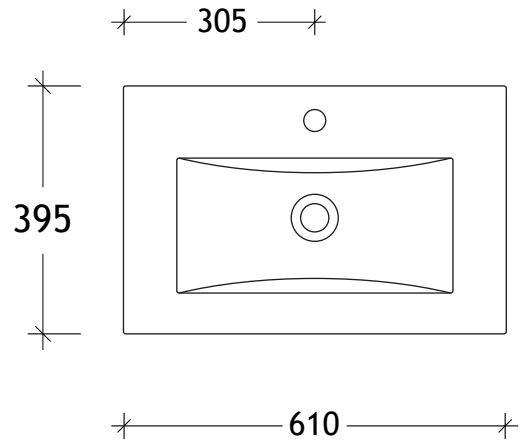

NAME:	GCESL600WH
SIZE:	600
WK/WH:	WALL HUNG
CONFIGURATION:	CENTRE BOWL

PLEASE NOTE: Do not perform any plumbing rough in prior to taking delivery of your vanity, as all measurements are nominal and are subject to change. Measure exact locations from your vanity once it is on site.