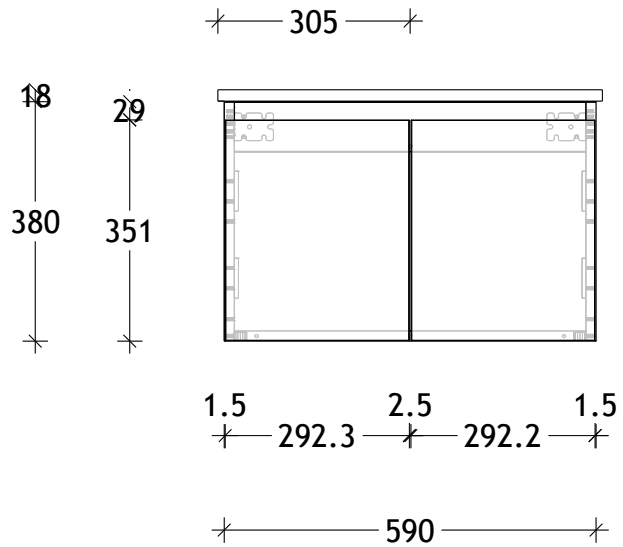

NAME:	GCESL600WH
SIZE:	600
WK/WH:	WALL HUNG
CONFIGURATION:	CENTRE BOWL

PLEASE NOTE: Do not perform any plumbing rough in prior to taking delivery of your vanity, as all measurements are nominal and are subject to change. Measure exact locations from your vanity once it is on site.