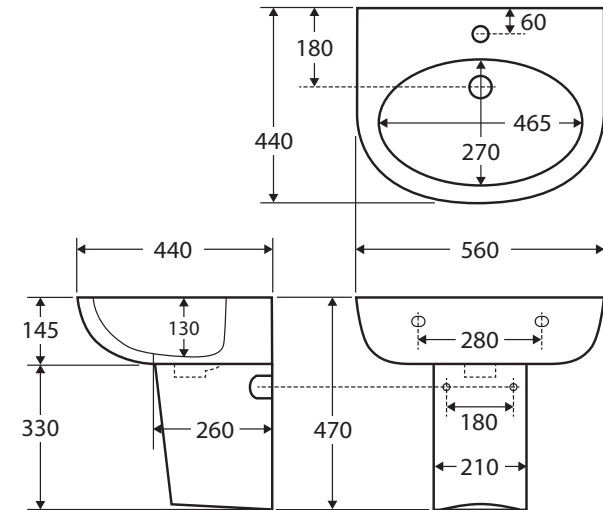

## WALL-HUNG BASIN WITH INTEGRAL SHROUD

### Features

- Can be installed to comply with AS1428.1
- Gloss white finish
- Fully vitreous china
- Wall mounting bolts included
- Requires 32 mm waste with overflow (not included)
- Capacity: 6.3 litres

Available in

1 Tap Hole  
RB379S

While we aim to ensure specifications are correct at the time of publication, Fienza reserves the right to make modifications without prior notice. Physical colour may vary from image shown. All measurements are shown in millimetres. For ceramic products, please allow +/- 10 mm tolerance for manufacturing variance. Always use physical product measurements for mark-ups and roughing-in as the technical drawing may differ from actual product received.