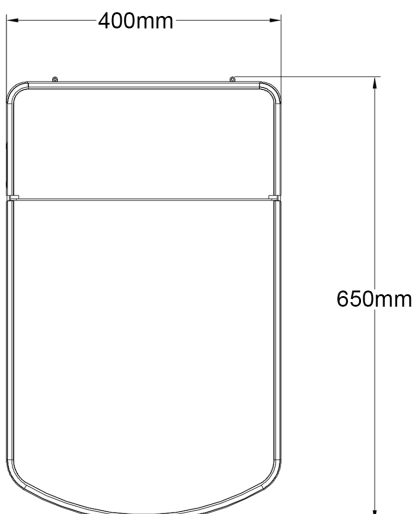

LAFEME

LECA ST18

SPECIFICATIONS

Material	Exterial ABS
Colour	White
Weight	37kg
Water Inlet Position	Bottom Inlet
Pan type	Floor
Toilet Cover	Auto open/close
S Trap Setout	150 mm fixed
Water flow rate	5L/8s

WARRANTY

2 years including the labour

Please refer to Warranty Page for full Terms and Conditions

Notice: Rough-in distance should be 150mm if the toilet is against rear wall.
Water Pressure: 0.15MPa-0.75MPa (dynamic pressure 1.5-static pressure 7.5kg) minimum flowrate is 5L/8s.