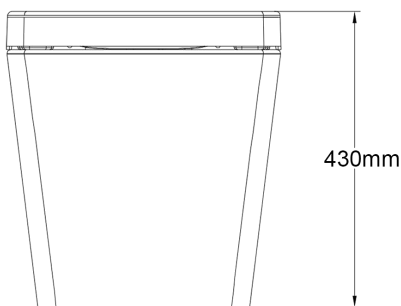

LAFEME

LECA ST18

SPECIFICATIONS

Material	Exterial ABS
Colour	White
Weight	37kg
Water Inlet Position	Bottom Inlet
Pan type	Floor
Toilet Cover	Auto open/close
S Trap Setout	150 mm fixed
Water flow rate	5L/8s

WARRANTY

2 years including the labour

Please refer to Warranty Page for full Terms and Conditions

Notice: Rough-in distance should be 150mm if the toilet is against rear wall.
Water Pressure: 0.15MPa-0.75MPa (dynamic pressure 1.5-static pressure 7.5kg) minimum flowrate is 5L/8s.