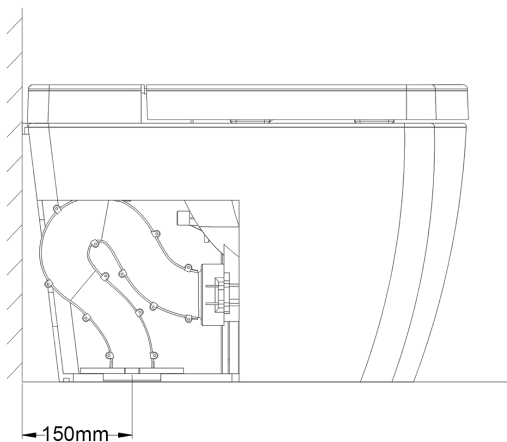

LAFEME

LECA ST18

SPECIFICATIONS

Material	Exterial ABS
Colour	White
Weight	37kg
Water Inlet Position	Bottom Inlet
Pan type	Floor
Toilet Cover	Auto open/close
S Trap Setout	150 mm fixed
Water flow rate	5L/8s

WARRANTY

2 years including the labour

Please refer to Warranty Page for full Terms and Conditions

Notice: Rough-in distance should be 150mm if the toilet is against rear wall.
Water Pressure: 0.15MPa-0.75MPa (dynamic pressure 1.5-static pressure 7.5kg) minimum flowrate is 5L/8s.