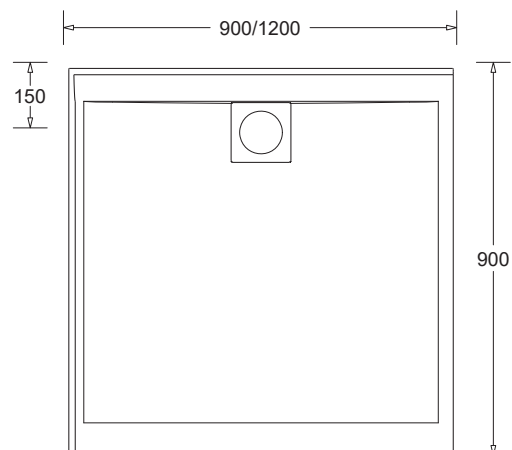

## FEATURES & BENEFITS

- Slimline profile crafted with in-built E-sphere network
- Available in two sizes:  
900mm x 900mm / 1220mm x 900mm
- Patented "Top Fix" innovation for fast, simple and affordable installation
- Square waste cover (easily removed for cleaning)
- Alternative finished metallic waste covers available
- Two, three and four sided tile flange offers flexibility of installation
- Durable gel coating chemically resistant
- 20 year manufacturer warranty

## SPECIFICATIONS

Sizes (mm)	900W x 900D x 35H 1220W x 900D x 35H
Material	MarbleLite™
Color	White

Refer to actual screen sizes. All measurements given in mm

DOOR PANEL SET		RETURN PANEL SET	
Code	Size	Code	Size
SSFL16CHCLP	820 - Chrome (actual size 750 - 810)	SSFL16CHCLR	820 - Chrome (actual size 770 - 800)
SSFL26CHCLP	900 - Chrome (actual size 830 - 890)	SSFL26CHCLR	900 - Chrome (actual size 835 - 870)
SSFL26MBCLP	900 - Black (actual size 830 - 890)	SSFL26MBCLR	900 - Black (actual size 835 - 870)
SSFL40CHCLP	1000 - Chrome (actual size 930-990)	SSFL40CHCLR	1000 - Chrome (actual size 935 - 970)
SSFL34CHCLP	1220 - Chrome (actual size 1140-1200)	SSFL34CHCLR	1200 - Chrome (actual size 1155-1190)
SSFL34MBCLP	1220 - Black (actual size 1140-1200)		
SSFL37CHCLP	1500 - Chrome (actual size 1430-1490)		

First dimension refers to the entrance size. All measurements given in mm

SQUARE Rear Outlet		RECTANGLE Rear Outlet	
Code	Size	Code	Size
MSBF26CW.KW	900x900 (3 sided)	MSBF34CW.KW	1220x900 (3 sided)
MSBF26LCW.KW	900x900 (L/H return)	MSBF34LCW.KW	1220x900 (L/H return)
MSBF26RCW.KW	900x900 (R/H return)	MSBF34RCW.KW	1220x900 (L/H return)
MSBF26CW4	900x900 (4 sided)	MSBF34CW4	1220x900 (4 sided)