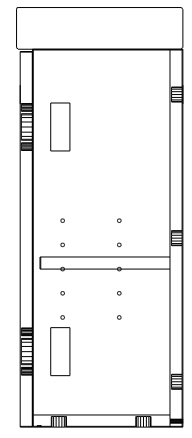

NAME:	SEEK - SEE0400WH
SIZE:	400
WK/WH:	WH
CONFIGURATION:	LEFT HINGED DOOR

✂ 200 ✂ 200 ✂

✂
220
✂

✂ 400 ✂

✂
500
✂

✂
3
497
✂

1.5
✂ 373.5 ✂

✂ 326 ✂ 49

✂
55
✂

500
✂

16
✂ 199 ✂

✂ 215 ✂

PLEASE NOTE: Do not perform any plumbing rough in prior to taking delivery of your vanity, as all measurements are nominal and are subject to change. Measure exact locations from your vanity once it is on site.