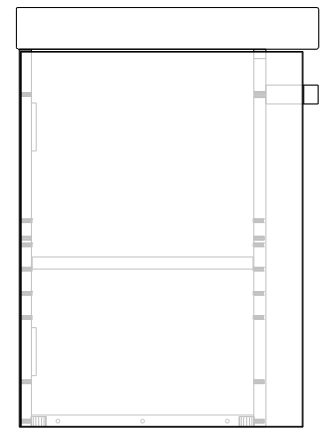

NAME:	SEEK - SEE0400WH
SIZE:	400
WK/WH:	WH
CONFIGURATION:	LEFT HINGED DOOR

✂ 200 ✂ 200 ✂

✂
220
✂

✂ 400 ✂

✂
500
✂

✂
3
497
✂

1.5
✂ 373.5 ✂

✂ 326 ✂ 49

✂
55
✂

500
✂

16
✂ 199 ✂

✂ 215 ✂

PLEASE NOTE: Do not perform any plumbing rough in prior to taking delivery of your vanity, as all measurements are nominal and are subject to change. Measure exact locations from your vanity once it is on site.