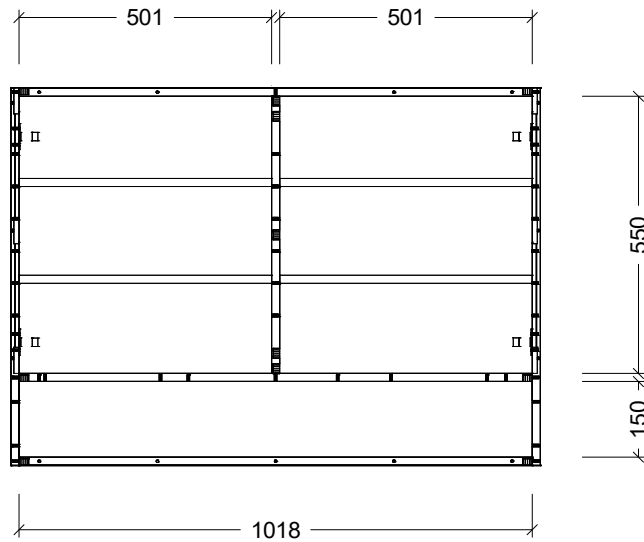

CABINET DETAILS

Range	Sanremo Shaver
Description	1050W, 2 Door, Open Shelf
Cabinet SKU	SAN-SC-1050-D-G

Timberline Bathroom Products Pty Ltd
22 Myrtle Drive, Armidale NSW 2350
www.timberline.com.au | 02 6773 8500

PLEASE NOTE: Due to the manufacturing process of ceramic tops, size variation (+/- 3%) is to be expected. E&OE. Copyright ©