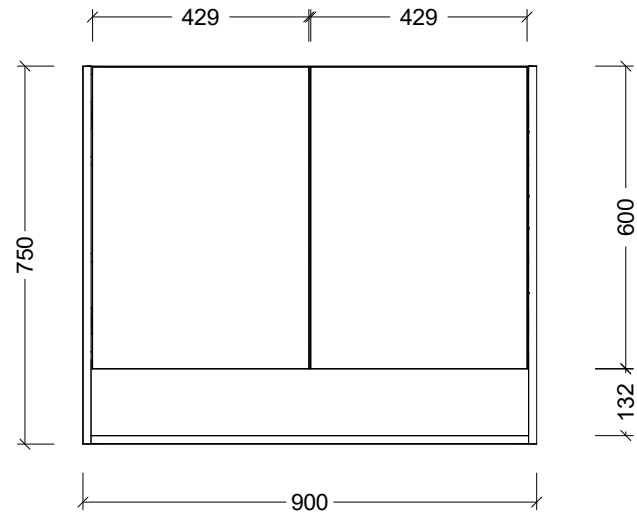

CABINET DETAILS

Range	Sanremo Shaver
Description	900W, 2 Door, Open Shelf
Cabinet SKU	SAN-SC-900-D-G

Timberline Bathroom Products Pty Ltd
22 Myrtle Drive, Armidale NSW 2350
www.timberline.com.au | 02 6773 8500

PLEASE NOTE: Due to the manufacturing process of ceramic tops, size variation (+/- 3%) is to be expected. E&OE. Copyright ©