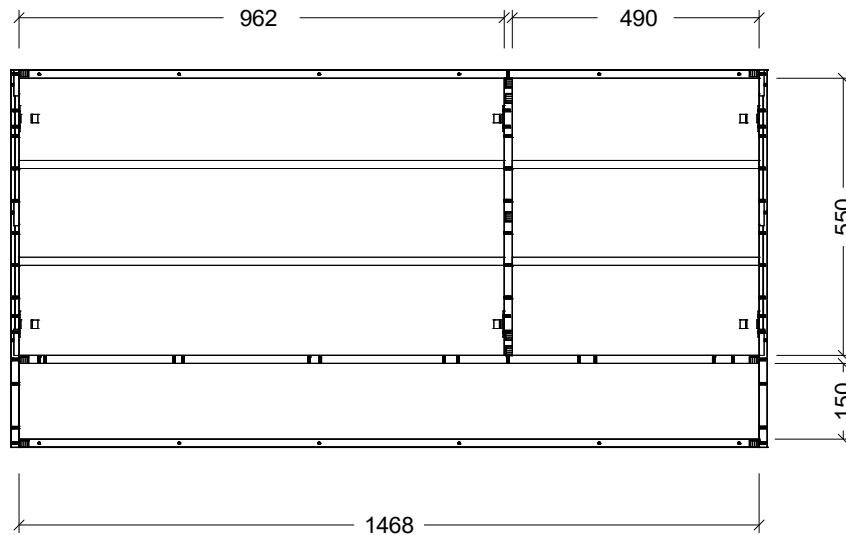

PLEASE NOTE: Due to the manufacturing process of ceramic tops, size variation (+/- 3%) is to be expected. E&OE. Copyright ©

CABINET DETAILS

Range	Sanremo Shaver
Description	1200W, 3 Door, Open Shelf
Cabinet SKU	SAN-SC-1200-3-G

PLEASE NOTE: Due to the manufacturing process of ceramic tops, size variation (+/- 3%) is to be expected. E&OE. Copyright ©

CABINET DETAILS

Range	Sanremo Shaver
Description	1800W, 4 Door, Open Shelf
Cabinet SKU	SAN-SC-1800-4-G