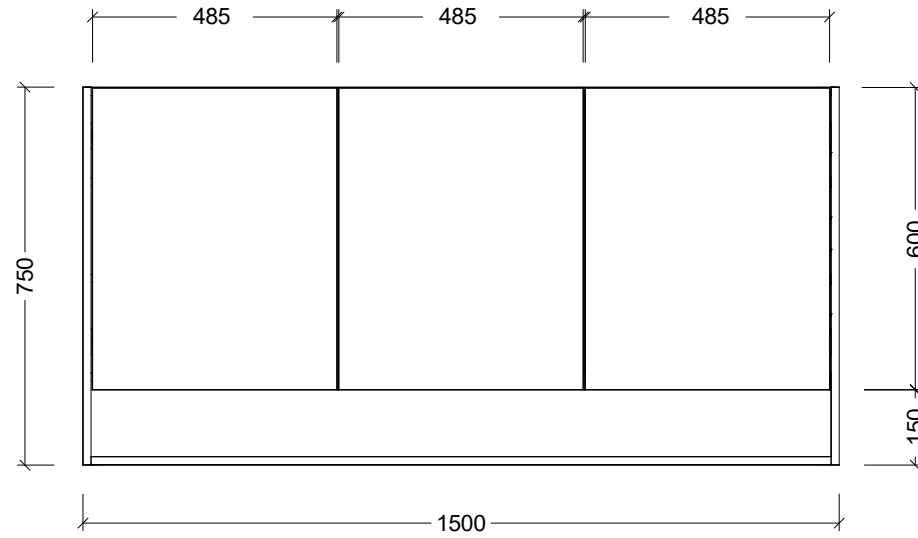

PLEASE NOTE: Due to the manufacturing process of ceramic tops, size variation (+/- 3%) is to be expected. E&OE. Copyright ©

CABINET DETAILS

Range	Sanremo Shaver
Description	1200W, 3 Door, Open Shelf
Cabinet SKU	SAN-SC-1200-3-G

PLEASE NOTE: Due to the manufacturing process of ceramic tops, size variation (+/- 3%) is to be expected. E&OE. Copyright ©

CABINET DETAILS

Range	Sanremo Shaver
Description	1800W, 4 Door, Open Shelf
Cabinet SKU	SAN-SC-1800-4-G