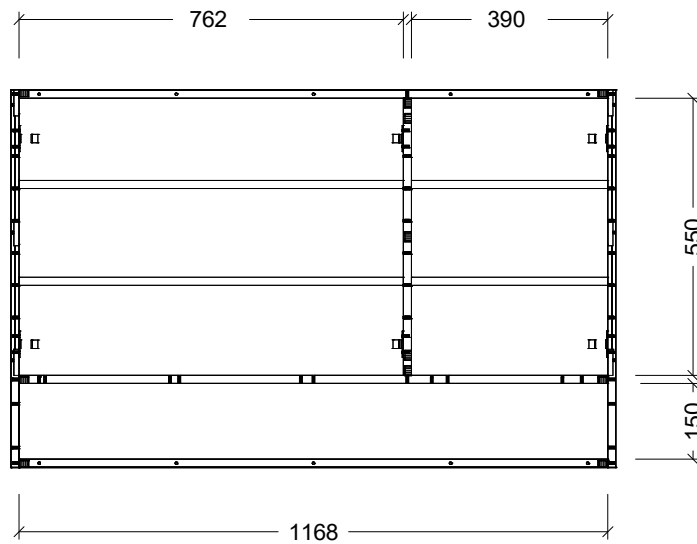

CABINET DETAILS

Range	Sanremo Shaver
Description	1200W, 3 Door, Open Shelf
Cabinet SKU	SAN-SC-1200-3-G

Timberline Bathroom Products Pty Ltd
22 Myrtle Drive, Armidale NSW 2350
www.timberline.com.au | 02 6773 8500

PLEASE NOTE: Due to the manufacturing process of ceramic tops, size variation (+/- 3%) is to be expected. E&OE. Copyright ©