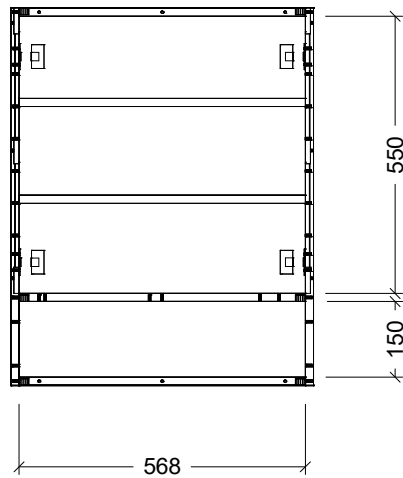

CABINET DETAILS

Range	Sanremo Shaver
Description	600W, 2 Door, Open Shelf
Cabinet SKU	SAN-SC-600-D-G

Timberline Bathroom Products Pty Ltd
22 Myrtle Drive, Armidale NSW 2350
www.timberline.com.au | 02 6773 8500

PLEASE NOTE: Due to the manufacturing process of ceramic tops, size variation (+/- 3%) is to be expected. E&OE. Copyright ©