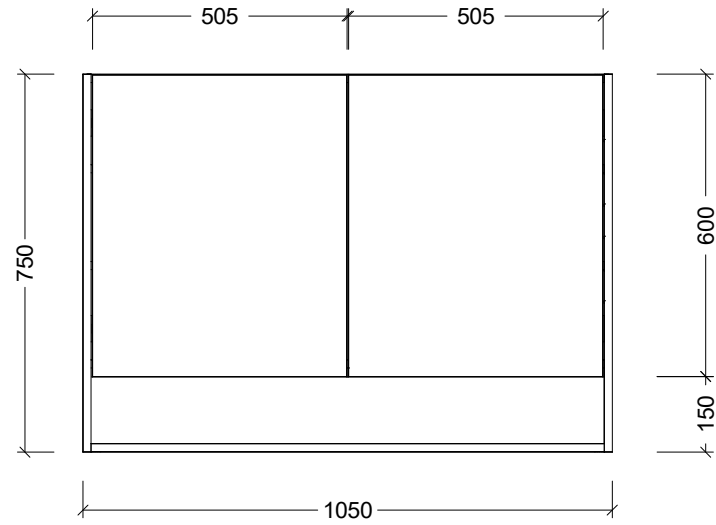

CABINET DETAILS

Range	Sanremo Shaver
Description	1050W, 2 Door, Open Shelf
Cabinet SKU	SAN-SC-1050-D-G

Timberline Bathroom Products Pty Ltd
22 Myrtle Drive, Armidale NSW 2350
www.timberline.com.au | 02 6773 8500

PLEASE NOTE: Due to the manufacturing process of ceramic tops, size variation (+/- 3%) is to be expected. E&OE. Copyright ©