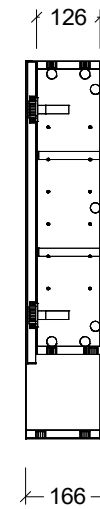

CABINET DETAILS

Range	Sanremo Shaver
Description	1050W, 2 Door, Open Shelf
Cabinet SKU	SAN-SC-1050-D-G

Timberline Bathroom Products Pty Ltd
22 Myrtle Drive, Armidale NSW 2350
www.timberline.com.au | 02 6773 8500

PLEASE NOTE: Due to the manufacturing process of ceramic tops, size variation (+/- 3%) is to be expected. E&OE. Copyright ©