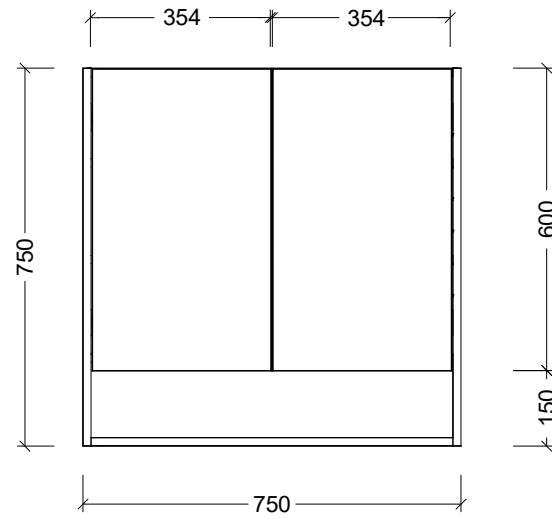

PLEASE NOTE: Due to the manufacturing process of ceramic tops, size variation (+/- 3%) is to be expected. E&OE. Copyright ©

CABINET DETAILS

Range	Sanremo Shaver
Description	600W, 2 Door, Open Shelf
Cabinet SKU	SAN-SC-600-D-G

CABINET DETAILS

Range	Sanremo Shaver
Description	750W, 2 Door, Open Shelf
Cabinet SKU	SAN-SC-750-D-G

Timberline Bathroom Products Pty Ltd
 22 Myrtle Drive, Armidale NSW 2350
www.timberline.com.au | 02 6773 8500

PLEASE NOTE: Due to the manufacturing process of ceramic tops, size variation (+/- 3%) is to be expected. E&OE. Copyright ©

CABINET DETAILS

Range	Sanremo Shaver
Description	900W, 2 Door, Open Shelf
Cabinet SKU	SAN-SC-900-D-G