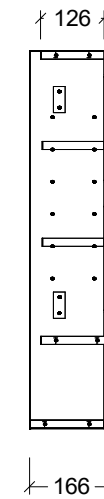

CABINET DETAILS

Range	Sanremo
Description	475W, 1 Door, Open Shelf
Cabinet SKU	SAN-SC-475-S-G

Timberline Bathroom Products Pty Ltd
 22 Myrtle Drive, Armidale NSW 2350
www.timberline.com.au | 02 6773 8500

PLEASE NOTE: Due to the manufacturing process of ceramic tops, size variation (+/- 3%) is to be expected. E&OE. Copyright ©

CABINET DETAILS

Range	Sanremo Shaver
Description	600W, 2 Door, Open Shelf
Cabinet SKU	SAN-SC-600-D-G

CABINET DETAILS

Range	Sanremo Shaver
Description	750W, 2 Door, Open Shelf
Cabinet SKU	SAN-SC-750-D-G

Timberline Bathroom Products Pty Ltd
 22 Myrtle Drive, Armidale NSW 2350
www.timberline.com.au | 02 6773 8500

PLEASE NOTE: Due to the manufacturing process of ceramic tops, size variation (+/- 3%) is to be expected. E&OE. Copyright ©

CABINET DETAILS

Range	Sanremo Shaver
Description	900W, 2 Door, Open Shelf
Cabinet SKU	SAN-SC-900-D-G