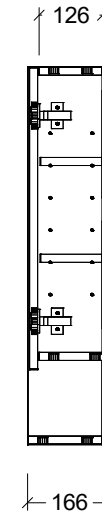

CABINET DETAILS

Range	Sanremo
Description	475W, 1 Door, Open Shelf
Cabinet SKU	SAN-SC-475-S-G

Timberline Bathroom Products Pty Ltd
 22 Myrtle Drive, Armidale NSW 2350
www.timberline.com.au | 02 6773 8500

PLEASE NOTE: Due to the manufacturing process of ceramic tops, size variation (+/- 3%) is to be expected. E&OE. Copyright ©

CABINET DETAILS

Range	Sanremo Shaver
Description	600W, 2 Door, Open Shelf
Cabinet SKU	SAN-SC-600-D-G

CABINET DETAILS

Range	Sanremo Shaver
Description	750W, 2 Door, Open Shelf
Cabinet SKU	SAN-SC-750-D-G

Timberline Bathroom Products Pty Ltd
 22 Myrtle Drive, Armidale NSW 2350
www.timberline.com.au | 02 6773 8500

PLEASE NOTE: Due to the manufacturing process of ceramic tops, size variation (+/- 3%) is to be expected. E&OE. Copyright ©

CABINET DETAILS

Range	Sanremo Shaver
Description	900W, 2 Door, Open Shelf
Cabinet SKU	SAN-SC-900-D-G