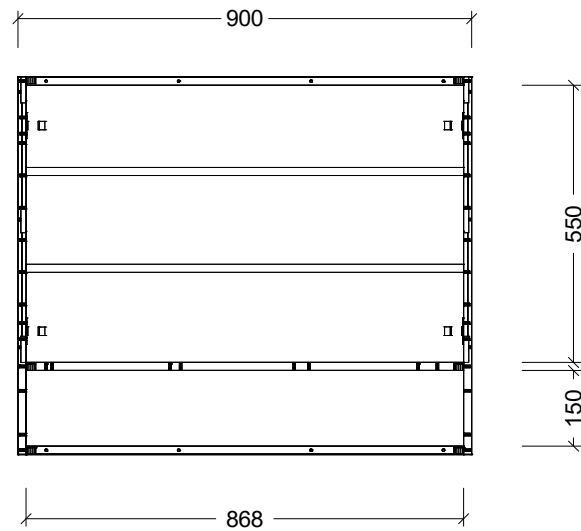

CABINET DETAILS

Range	Sanremo Shaver
Description	900W, 2 Door, Open Shelf
Cabinet SKU	SAN-SC-900-D-G

Timberline Bathroom Products Pty Ltd
22 Myrtle Drive, Armidale NSW 2350
www.timberline.com.au | 02 6773 8500

PLEASE NOTE: Due to the manufacturing process of ceramic tops, size variation (+/- 3%) is to be expected. E&OE. Copyright ©