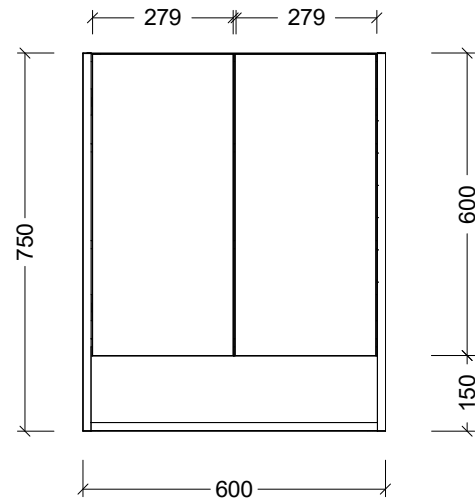

CABINET DETAILS

Range	Sanremo Shaver
Description	600W, 2 Door, Open Shelf
Cabinet SKU	SAN-SC-600-D-G

Timberline Bathroom Products Pty Ltd
22 Myrtle Drive, Armidale NSW 2350
www.timberline.com.au | 02 6773 8500

PLEASE NOTE: Due to the manufacturing process of ceramic tops, size variation (+/- 3%) is to be expected. E&OE. Copyright ©