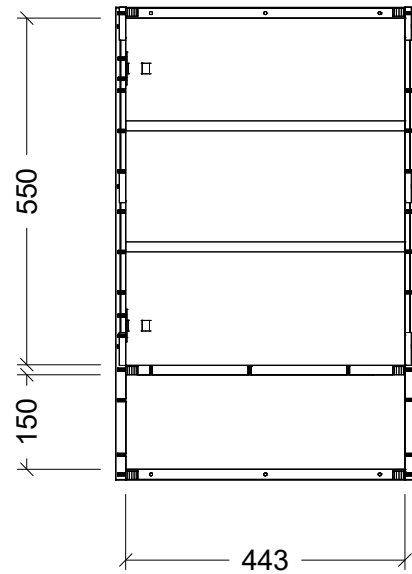

CABINET DETAILS

Range	Sanremo
Description	475W, 1 Door, Open Shelf
Cabinet SKU	SAN-SC-475-S-G

Timberline Bathroom Products Pty Ltd
 22 Myrtle Drive, Armidale NSW 2350
www.timberline.com.au | 02 6773 8500

PLEASE NOTE: Due to the manufacturing process of ceramic tops, size variation (+/- 3%) is to be expected. E&OE. Copyright ©

CABINET DETAILS

Range	Sanremo Shaver
Description	600W, 2 Door, Open Shelf
Cabinet SKU	SAN-SC-600-D-G