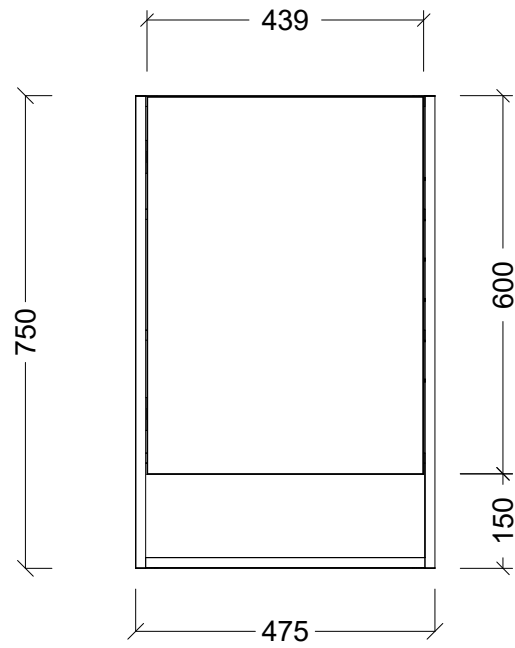

CABINET DETAILS

Range	Sanremo
Description	475W, 1 Door, Open Shelf
Cabinet SKU	SAN-SC-475-S-G

Timberline Bathroom Products Pty Ltd
 22 Myrtle Drive, Armidale NSW 2350
www.timberline.com.au | 02 6773 8500

PLEASE NOTE: Due to the manufacturing process of ceramic tops, size variation (+/- 3%) is to be expected. E&OE. Copyright ©

CABINET DETAILS

Range	Sanremo Shaver
Description	600W, 2 Door, Open Shelf
Cabinet SKU	SAN-SC-600-D-G

PLEASE NOTE: Due to the manufacturing process of ceramic tops, size variation (+/- 3%) is to be expected. E&OE. Copyright ©

CABINET DETAILS

Range	Sanremo Shaver
Description	900W, 2 Door, Open Shelf
Cabinet SKU	SAN-SC-900-D-G