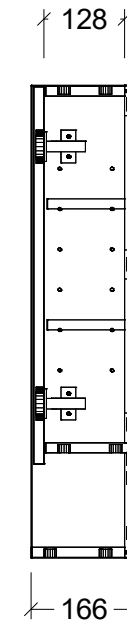

CABINET DETAILS

Range	Sanremo
Description	475W, 1 Door, Open Shelf
Cabinet SKU	SAN-SC-475-S-G

Timberline Bathroom Products Pty Ltd
 22 Myrtle Drive, Armidale NSW 2350
www.timberline.com.au | 02 6773 8500

PLEASE NOTE: Due to the manufacturing process of ceramic tops, size variation (+/- 3%) is to be expected. E&OE. Copyright ©

CABINET DETAILS

Range	Sanremo Shaver
Description	600W, 2 Door, Open Shelf
Cabinet SKU	SAN-SC-600-D-G

CABINET DETAILS

Range	Sanremo Shaver
Description	750W, 2 Door, Open Shelf
Cabinet SKU	SAN-SC-750-D-G

Timberline Bathroom Products Pty Ltd
 22 Myrtle Drive, Armidale NSW 2350
www.timberline.com.au | 02 6773 8500

PLEASE NOTE: Due to the manufacturing process of ceramic tops, size variation (+/- 3%) is to be expected. E&OE. Copyright ©

CABINET DETAILS

Range	Sanremo Shaver
Description	900W, 2 Door, Open Shelf
Cabinet SKU	SAN-SC-900-D-G