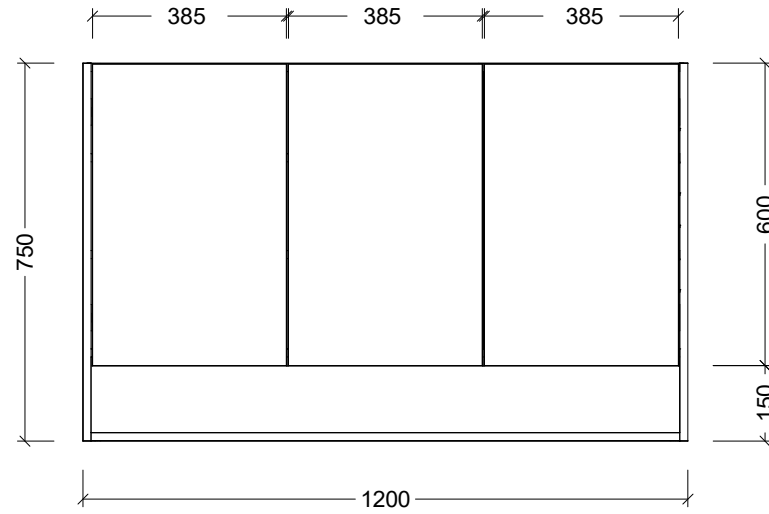

CABINET DETAILS

Range	Sanremo Shaver
Description	1200W, 3 Door, Open Shelf
Cabinet SKU	SAN-SC-1200-3-G

Timberline Bathroom Products Pty Ltd
22 Myrtle Drive, Armidale NSW 2350
www.timberline.com.au | 02 6773 8500

PLEASE NOTE: Due to the manufacturing process of ceramic tops, size variation (+/- 3%) is to be expected. E&OE. Copyright ©