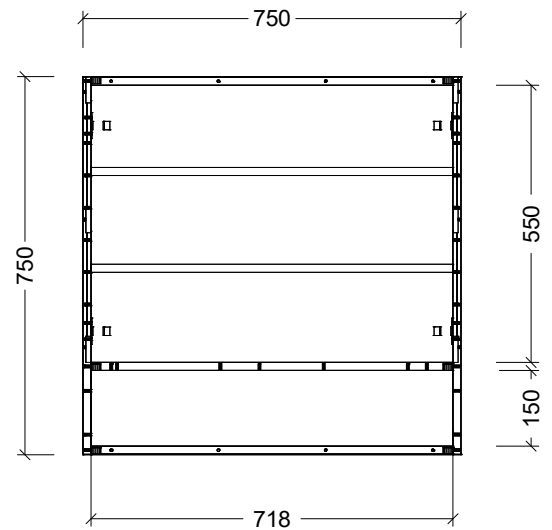

PLEASE NOTE: Due to the manufacturing process of ceramic tops, size variation (+/- 3%) is to be expected. E&OE. Copyright ©

CABINET DETAILS

Range	Sanremo Shaver
Description	600W, 2 Door, Open Shelf
Cabinet SKU	SAN-SC-600-D-G

PLEASE NOTE: Due to the manufacturing process of ceramic tops, size variation (+/- 3%) is to be expected. E&OE. Copyright ©

CABINET DETAILS

Range	Sanremo Shaver
Description	900W, 2 Door, Open Shelf
Cabinet SKU	SAN-SC-900-D-G