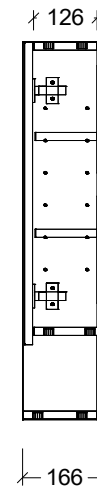

CABINET DETAILS

Range	Sanremo Shaver
Description	900W, 2 Door, Open Shelf
Cabinet SKU	SAN-SC-900-D-G

Timberline Bathroom Products Pty Ltd
22 Myrtle Drive, Armidale NSW 2350
www.timberline.com.au | 02 6773 8500

PLEASE NOTE: Due to the manufacturing process of ceramic tops, size variation (+/- 3%) is to be expected. E&OE. Copyright ©