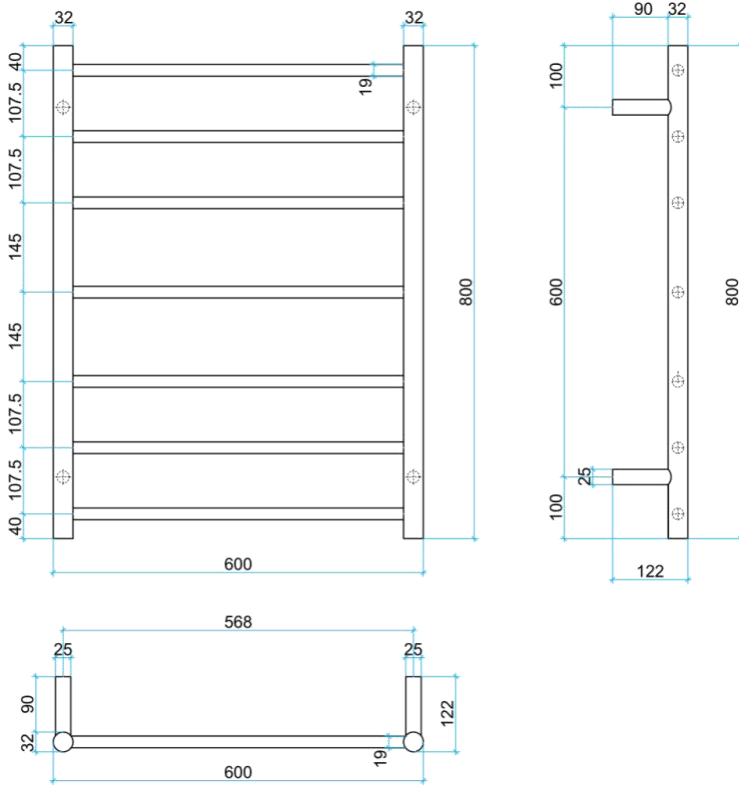

Thermorail Ladder Towel Rails 240V

Electric Heated Towel Rails for use in bathrooms

This rail has Multiflex wiring which means that there is a connection point on both the left and right hand side of the rail and the lead can be connected to either side. Being a dry electric element rail, this can be mounted either way up meaning the wiring can be from any of the four mounting points.

Stock Code	Finish	Size (mm)	Output (W)	No. of Bars
SRB44M	Brushed Stainless Steel	W600 x H800 x D122	90 Watts	7

PLEASE NOTE: Specifications are for information purposes only. Whilst every effort has been made to ensure the product specifications are accurate, due to continuing product development and improvement the specifications are subject to change. Specifications can be used to rough in and fit timber supports in the wall however we recommend no holes are drilled without having the product on site or verifying the details with the manufacturer. Thermogroup cannot be held liable or responsible for errors due to updated specifications.