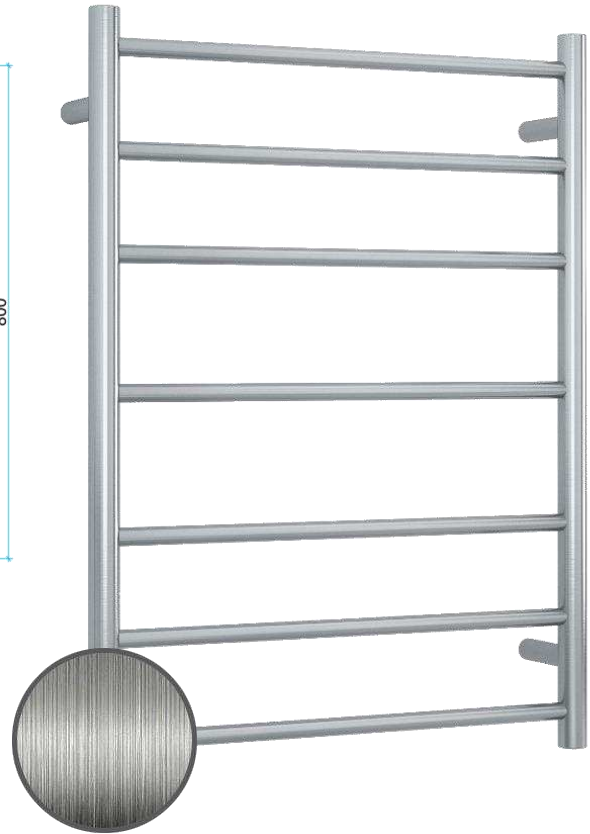

Thermorail Ladder Towel Rails 240V

Electric Heated Towel Rails for use in bathrooms

This rail has Multiflex wiring which means that there is a connection point on both the left and right hand side of the rail and the lead can be connected to either side. Being a dry electric element rail, this can be mounted either way up meaning the wiring can be from any of the four mounting points.

Stock Code	Finish	Size (mm)	Output (W)	No. of Bars
SRB44M	Brushed Stainless Steel	W600 x H800 x D122	90 Watts	7

PLEASE NOTE: Specifications are for information purposes only. Whilst every effort has been made to ensure the product specifications are accurate, due to continuing product development and improvement the specifications are subject to change. Specifications can be used to rough in and fit timber supports in the wall however we recommend no holes are drilled without having the product on site or verifying the details with the manufacturer. Thermogroup cannot be held liable or responsible for errors due to updated specifications.