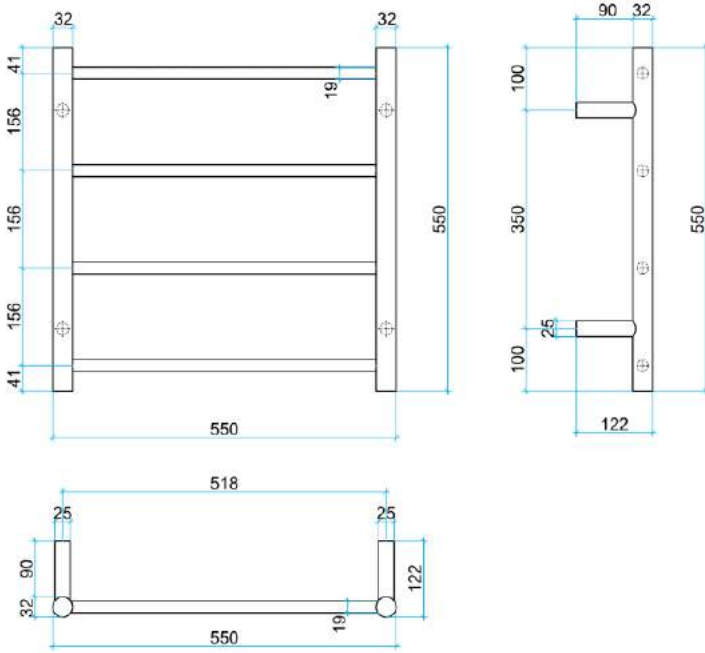

# Thermorail Ladder Towel Rails 240V

Electric Heated Towel Rails for use in bathrooms

This rail has Multiflex wiring which means that there is a connection point on both the left and right hand side of the rail and the lead can be connected to either side. Being a dry electric element rail, this can be mounted either way up meaning the wiring can be from any of the four mounting points.

Stock Code	Finish	Size (mm)	Output (W)	No. of Bars
SRB25M	Brushed Stainless Steel	W550 x H550 x D122	57 Watts	4

**PLEASE NOTE:** Specifications are for information purposes only. Whilst every effort has been made to ensure the product specifications are accurate, due to continuing product development and improvement the specifications are subject to change. Specifications can be used to rough in and fit timber supports in the wall however we recommend no holes are drilled without having the product on site or verifying the details with the manufacturer. Thermogroup cannot be held liable or responsible for errors due to updated specifications.