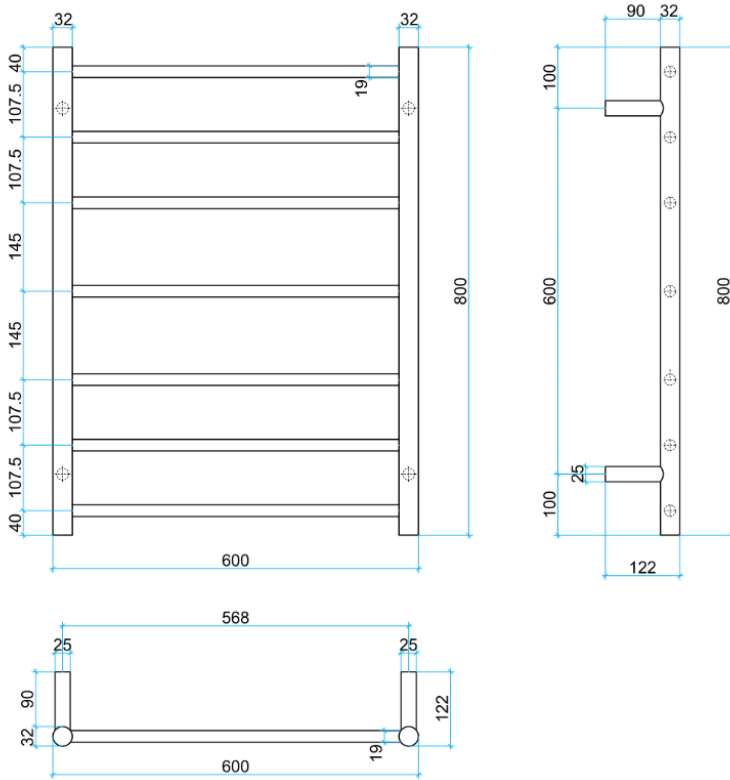

Thermorail Ladder Towel Rails 240V

Electric Heated Towel Rails for use in bathrooms

This rail has Multiflex wiring which means that there is a connection point on both the left and right hand side of the rail and the lead can be connected to either side. Being a dry electric element rail, this can be mounted either way up meaning the wiring can be from any of the four mounting points.

Stock Code	Finish	Size	Output	No. of Bars
SR44MRG	Rose Gold	W600 x H800 x D122	90 Watts	7

PLEASE NOTE: Specifications are for information purposes only. Whilst every effort has been made to ensure the product specifications are accurate, due to continuing product development and improvement the specifications are subject to change. Specifications can be used to rough in and fit timber supports in the wall however we recommend no holes are drilled without having the product on site or verifying the details with the manufacturer. Thermogroup cannot be held liable or responsible for errors due to updated specifications.