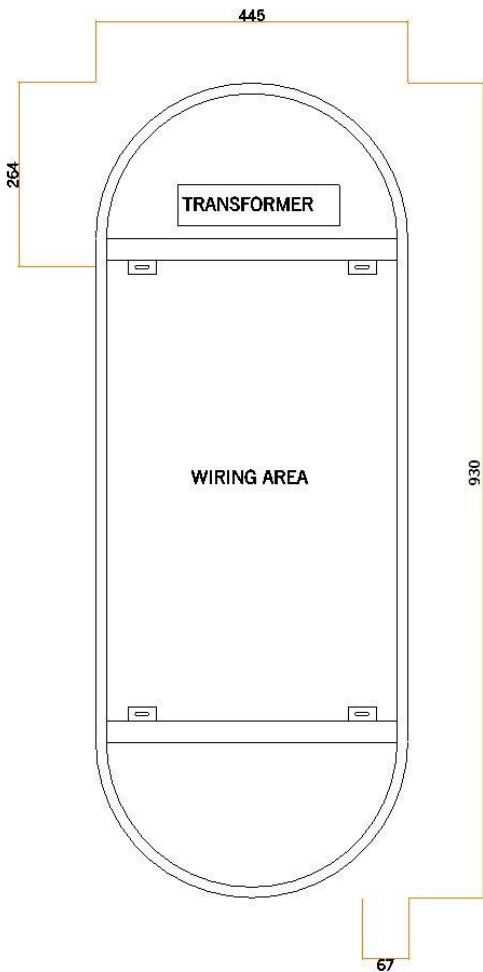

# Ablaze Premium Back-lit Mirrors

Stock Code	Light	Size (mm)	Output (W)
S0500C	Cool	H1000 x W500 x D45	39 Watts