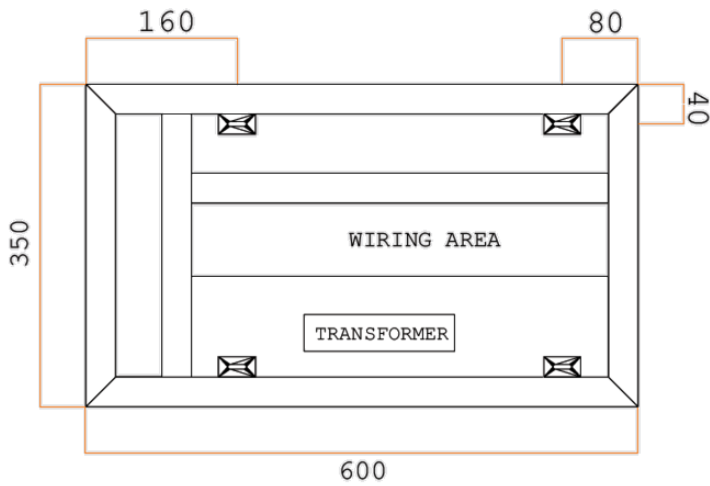

# Ablaze Premium Back-lit Mirrors

Stock Code	Light	Size (mm)	Output (W)
S500C	Cool	W750 x H500 x D45	39 Watts