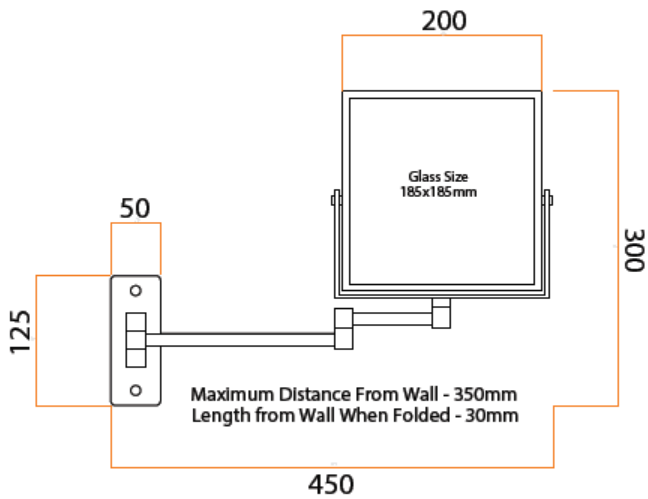

Ablaze Non-Lit Magnifying Mirrors

Stock Code	Finish	Type
S15SMB	Matt Black	Wall Mounted