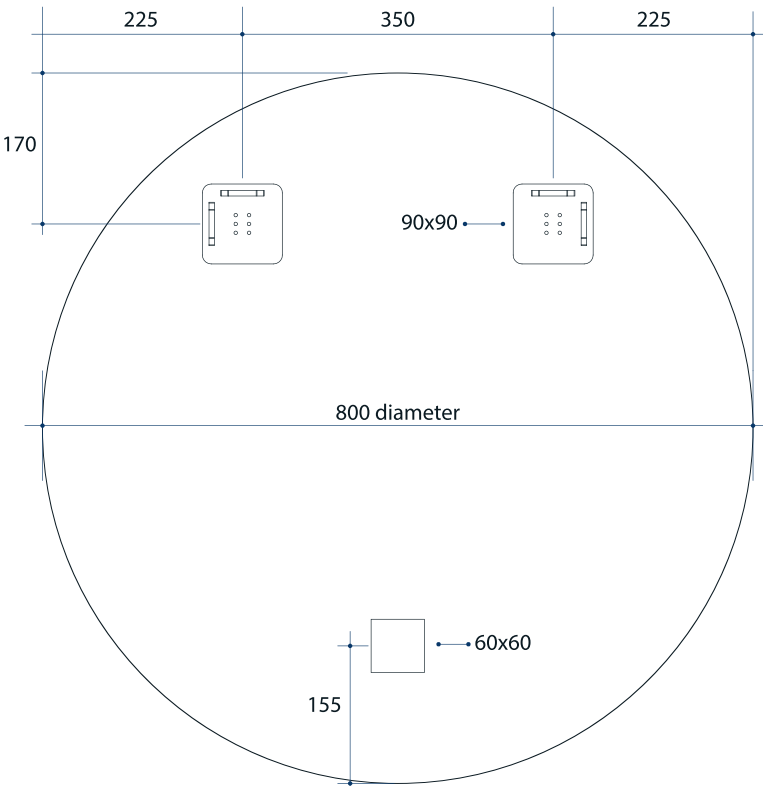

# Rio Round Polished Edge Mirror

Note: All dimensions are in millimetres (mm)

Stock Code	Size (mm)	Shape	Edge
RR8080GT	800Ø x 5	Round	Polished Edge

Mirrors will need to be installed in accordance with the Installation Guide. Ablaze does not take responsibility for incorrect installation of these mirrors.

# Rio Round Polished Edge Mirror

Note: All dimensions are in millimetres (mm)

Stock Code	Size (mm)	Shape	Edge
RR8080HN	800Ø x 11	Round	Polished Edge

**Please note:** Bracket location may vary +/- 5mm. DO NOT pre-drill holes for mounts before confirming exact locations on your mirror. Measurements and diagrams are to be used as a guide only.