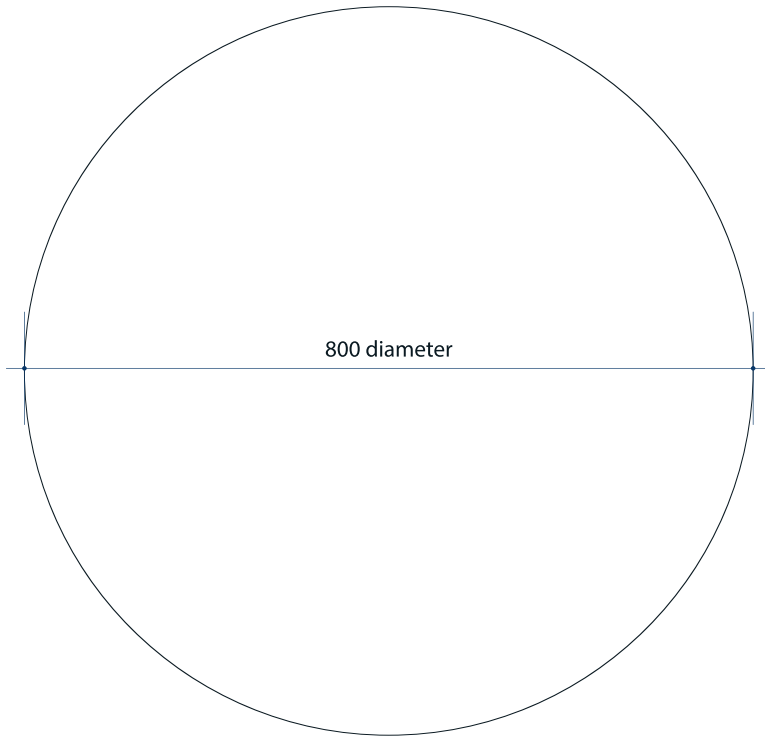

# Rio Round Polished Edge Mirror

Note: All dimensions are in millimetres (mm)

Stock Code	Size (mm)	Shape	Edge
RR8080GT	800Ø x 5	Round	Polished Edge

Mirrors will need to be installed in accordance with the Installation Guide. Ablaze does not take responsibility for incorrect installation of these mirrors.

# Rio Round Polished Edge Mirror

Note: All dimensions are in millimetres (mm)

Stock Code	Size (mm)	Shape	Edge
RR8080HN	800Ø x 11	Round	Polished Edge

**Please note:** Bracket location may vary +/- 5mm. DO NOT pre-drill holes for mounts before confirming exact locations on your mirror. Measurements and diagrams are to be used as a guide only.