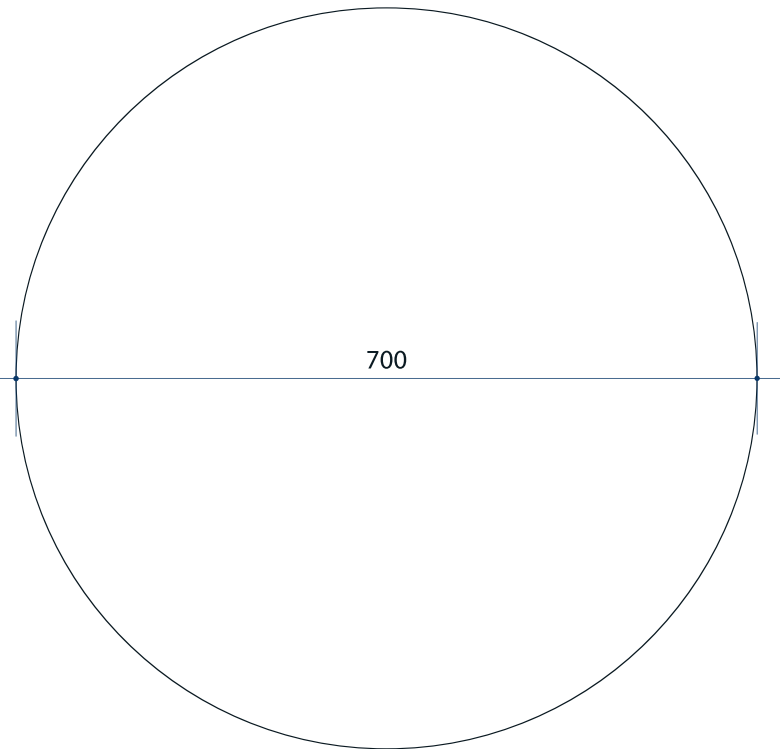

Rio Round Polished Edge Mirror

Note: All dimensions are in millimetres (mm)

Stock Code	Size (mm)	Shape	Edge
RR7070GT	700Ø x 5	Round	Polished Edge

Mirrors will need to be installed in accordance with the Installation Guide. Ablaze does not take responsibility for incorrect installation of these mirrors.

Rio Round Polished Edge Mirror

Note: All dimensions are in millimetres (mm)

Stock Code	Size (mm)	Shape	Edge
RR7070HN	700Ø x 11	Round	Polished Edge

Please note: Bracket location may vary +/- 5mm. DO NOT pre-drill holes for mounts before confirming exact locations on your mirror. Measurements and diagrams are to be used as a guide only.