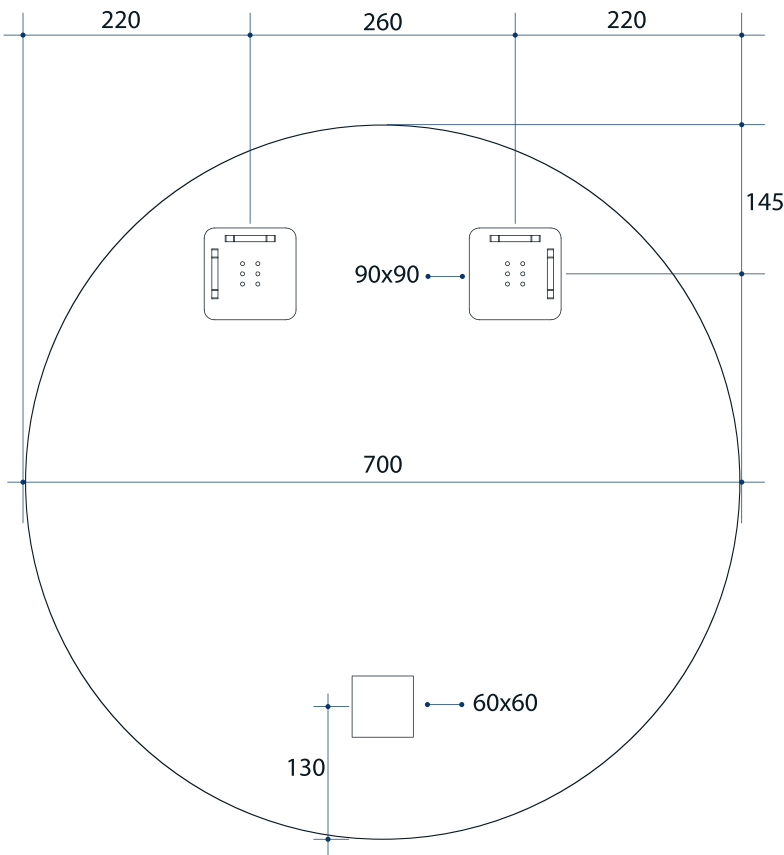

Rio Round Polished Edge Mirror

Note: All dimensions are in millimetres (mm)

Stock Code	Size (mm)	Shape	Edge
RR7070GT	700Ø x 5	Round	Polished Edge

Mirrors will need to be installed in accordance with the Installation Guide. Ablaze does not take responsibility for incorrect installation of these mirrors.

Rio Round Polished Edge Mirror

Note: All dimensions are in millimetres (mm)

Stock Code	Size (mm)	Shape	Edge
RR7070HN	700Ø x 11	Round	Polished Edge

Please note: Bracket location may vary +/- 5mm. DO NOT pre-drill holes for mounts before confirming exact locations on your mirror. Measurements and diagrams are to be used as a guide only.