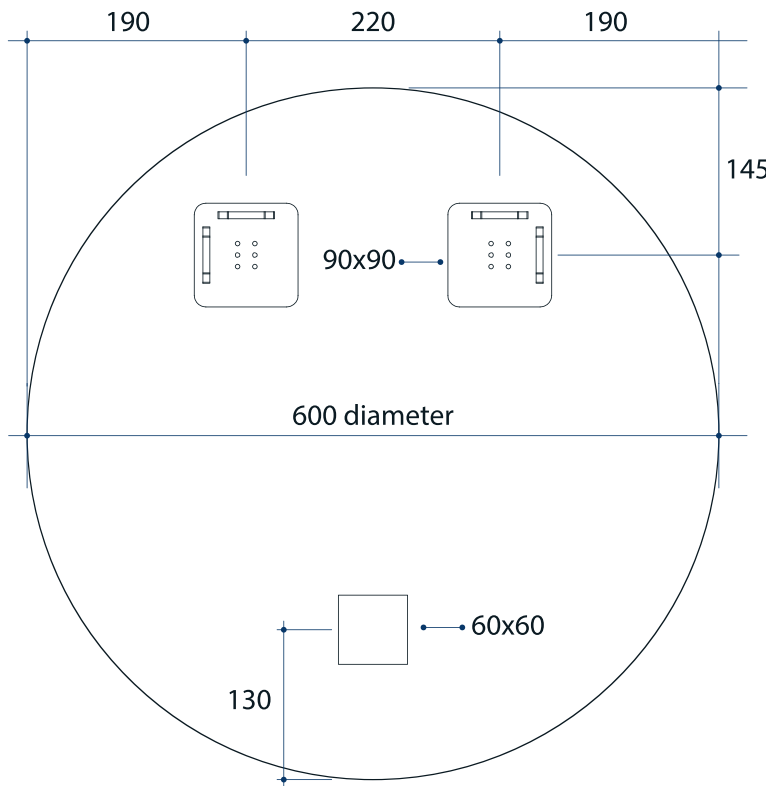

Rio Round Polished Edge Mirror

Note: All dimensions are in millimetres (mm)

Stock Code	Size (mm)	Shape	Edge
RR6060GT	600Ø x 5	Round	Polished Edge

Mirrors will need to be installed in accordance with the Installation Guide. Ablaze does not take responsibility for incorrect installation of these mirrors.

Rio Round Polished Edge Mirror

Note: All dimensions are in millimetres (mm)

Stock Code	Size (mm)	Shape	Edge
RR6060HN	600Ø x 11	Round	Polished Edge

Please note: Bracket location may vary +/- 5mm. DO NOT pre-drill holes for mounts before confirming exact locations on your mirror. Measurements and diagrams are to be used as a guide only.