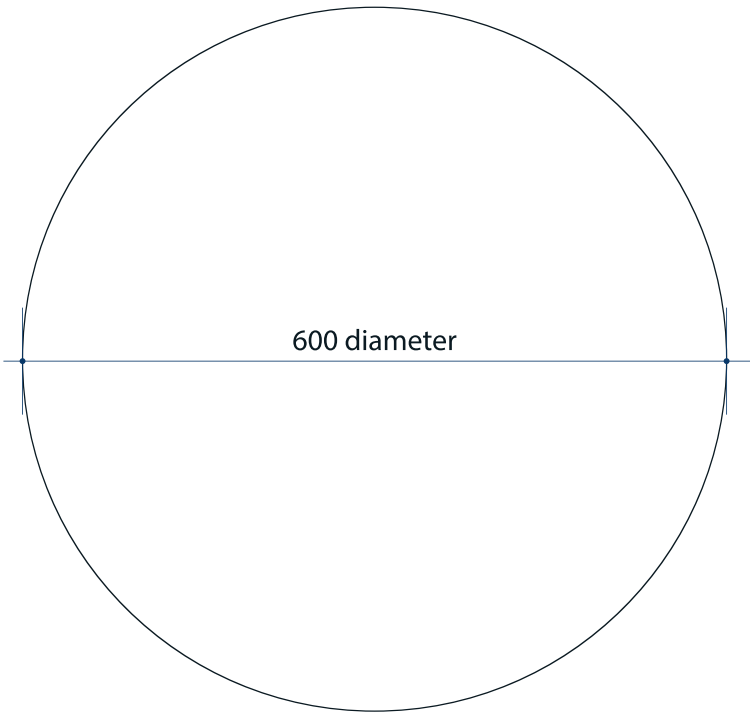

Rio Round Polished Edge Mirror

Note: All dimensions are in millimetres (mm)

Stock Code	Size (mm)	Shape	Edge
RR6060GT	600Ø x 5	Round	Polished Edge

Mirrors will need to be installed in accordance with the Installation Guide. Ablaze does not take responsibility for incorrect installation of these mirrors.

Rio Round Polished Edge Mirror

Note: All dimensions are in millimetres (mm)

Stock Code	Size (mm)	Shape	Edge
RR6060HN	600Ø x 11	Round	Polished Edge

Please note: Bracket location may vary +/- 5mm. DO NOT pre-drill holes for mounts before confirming exact locations on your mirror. Measurements and diagrams are to be used as a guide only.