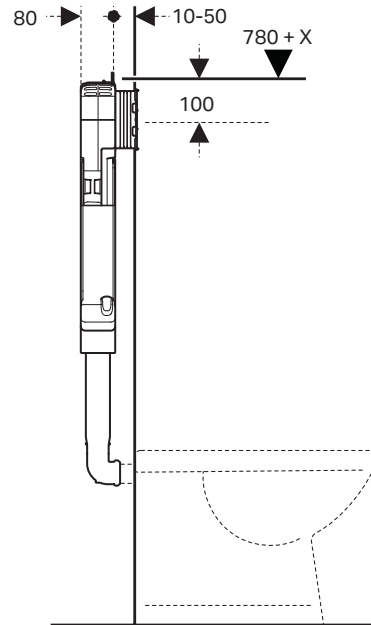

Technical Specifications

Geberit Sigma8 concealed cistern