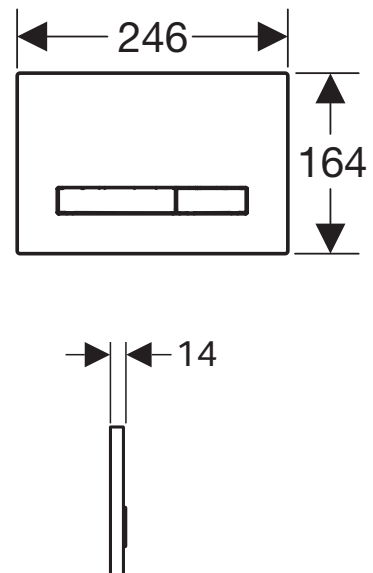

# Technical Specifications

## Geberit Sigma Button

For inlet height have actual pan onsite