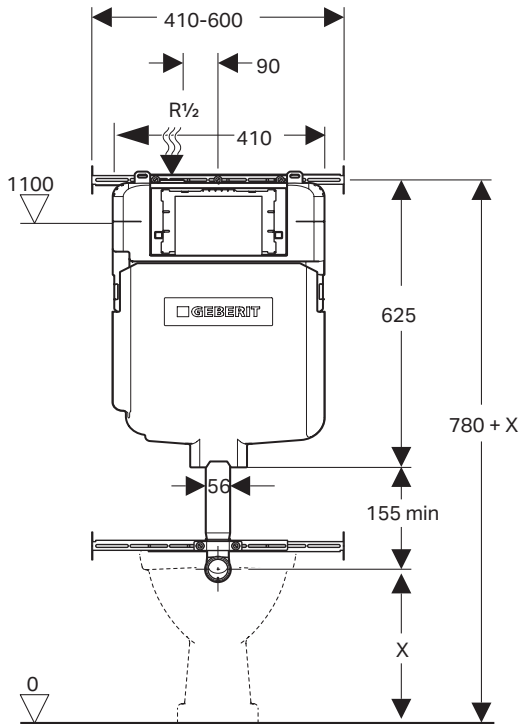

Technical Specifications

Geberit Sigma8 concealed cistern