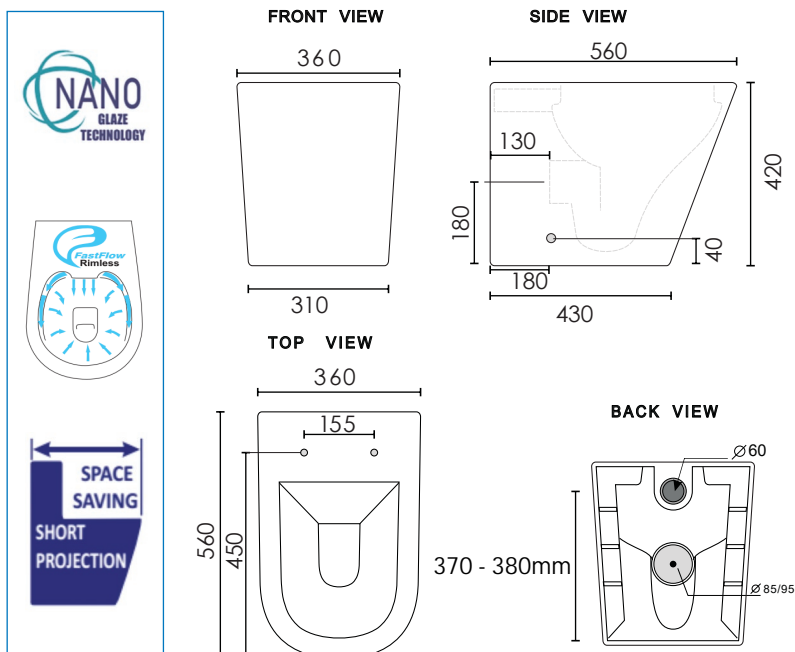

# Technical Specifications

## Geberit Sigma Button

For inlet height have actual pan onsite