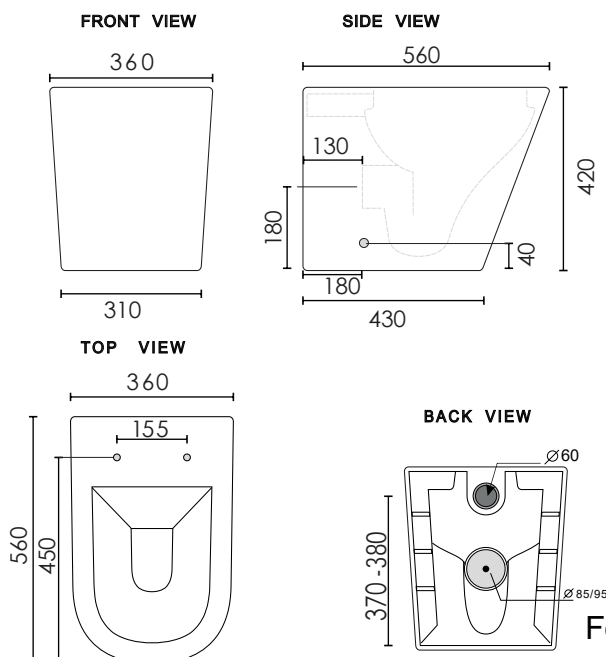

Technical Specifications

Geberit Sigma8 concealed cistern

Rimini Rimless pan

Geberit Sigma 20

For inlet height, have pan onsite. Measurements can vary slightly.