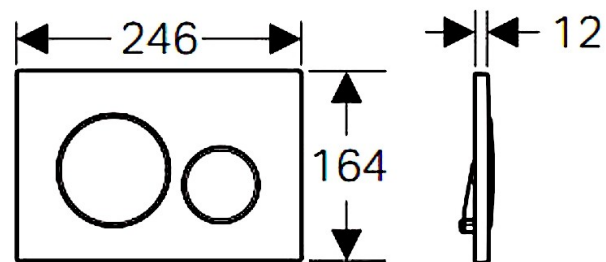

Technical Specifications

Geberit Sigma8 concealed cistern

Rimini Rimless pan

Geberit Sigma 20

For inlet height, have pan onsite. Measurements can vary slightly.