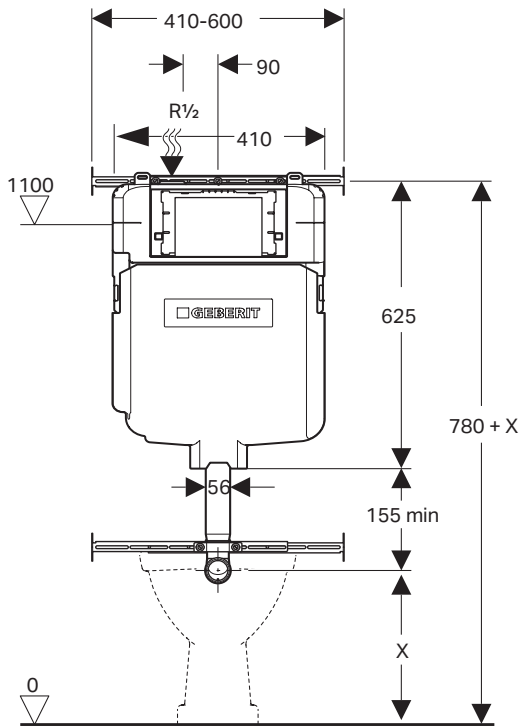

Technical Specifications

Geberit Sigma8 concealed cistern

Rimini Rimless pan

Geberit Sigma 20

For inlet height, have pan onsite. Measurements can vary slightly.