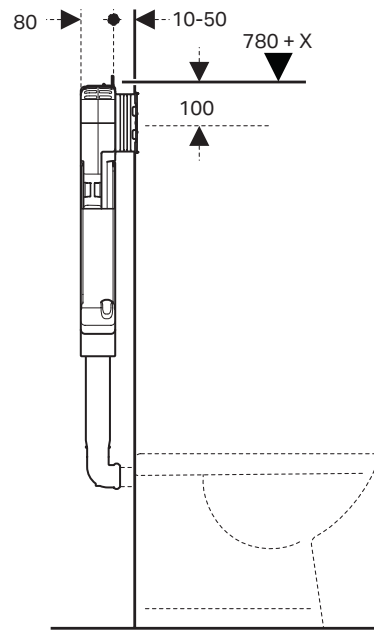

Technical Specifications

Geberit Sigma8 concealed cistern

Rimini Rimless pan

Geberit Sigma 20

For inlet height, have pan onsite. Measurements can vary slightly.