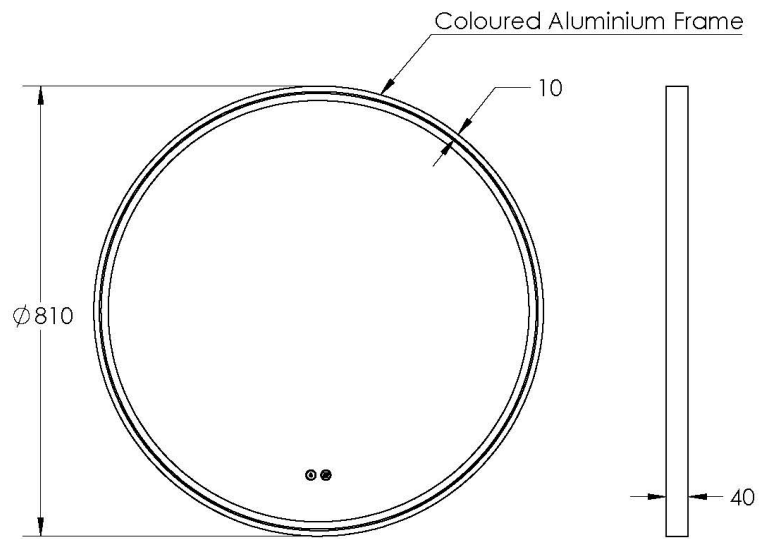

Sphere 800D

with Aluminium Frames

Dimension (mm):

Diameter	810
Depth	40

Features:

LED Lighting (Frontlit)

Adjustable Colour Temperature

Demister with 1 Hour Auto Cut-off

Copper Free Mirror

Coloured Aluminium Frame

Matt Black	●	S80D-MB
Gun Metal	●	S80D-GM
Brushed Nickel	●	S80D-BN
Rose Gold	●	S80D-RG
Brushed Brass	●	S80D-BB

Please note: Must be installed by a licensed electrician in accordance with local regulations

To clean this mirror, wipe it with a soft microfiber cloth or a lint free cloth that has been rinsed in warm water and wrung out well, then rub the mirror gently with a soft dry cloth.

PLEASE do not use glass or window cleaner, or other cleaners with chemical agents. These may damage the silver coating and brown marks can result.

Please confirm all particulars with your sales consultant or refer to our website for more information prior to purchase.