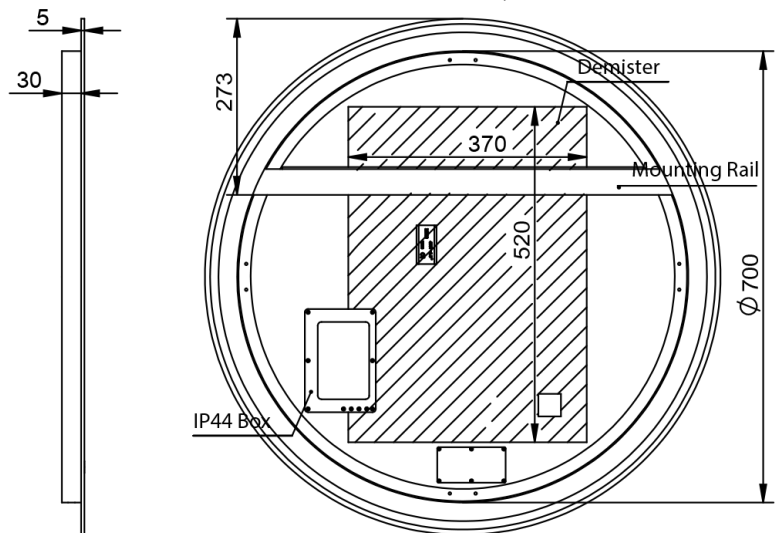

Please note: Must be installed by a licensed electrician in accordance with local regulations

To clean this mirror, wipe it with a soft microfiber cloth or a lint free cloth that has been rinsed in warm water and wrung out well, then rub the mirror gently with a soft dry cloth.

PLEASE do not use glass or window cleaner, or other cleaners with chemical agents. These may damage the silver coating and brown marks can result.

Please confirm all particulars with your sales consultant or refer to our website for more information prior to purchase.