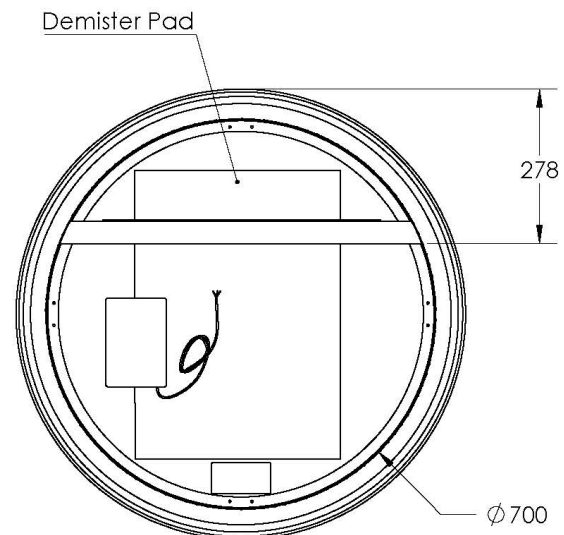

Sphere 800D

with Aluminium Frames

Dimension (mm):

Diameter	810
Depth	40

Features:

LED Lighting (Frontlit)

Adjustable Colour Temperature

Demister with 1 Hour Auto Cut-off

Copper Free Mirror

Coloured Aluminium Frame

Matt Black	●	S80D-MB
Gun Metal	●	S80D-GM
Brushed Nickel	●	S80D-BN
Rose Gold	●	S80D-RG
Brushed Brass	●	S80D-BB

Please note: Must be installed by a licensed electrician in accordance with local regulations

To clean this mirror, wipe it with a soft microfiber cloth or a lint free cloth that has been rinsed in warm water and wrung out well, then rub the mirror gently with a soft dry cloth.

PLEASE do not use glass or window cleaner, or other cleaners with chemical agents. These may damage the silver coating and brown marks can result.

Please confirm all particulars with your sales consultant or refer to our website for more information prior to purchase.