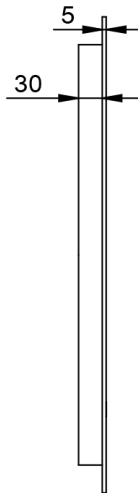

Please note: Must be installed by a licensed electrician in accordance with local regulations

To clean this mirror, wipe it with a soft microfiber cloth or a lint free cloth that has been rinsed in warm water and wrung out well, then rub the mirror gently with a soft dry cloth.

PLEASE do not use glass or window cleaner, or other cleaners with chemical agents. These may damage the silver coating and brown marks can result.

Please confirm all particulars with your sales consultant or refer to our website for more information prior to purchase.

WARRANTY
5 years

*Conditions apply