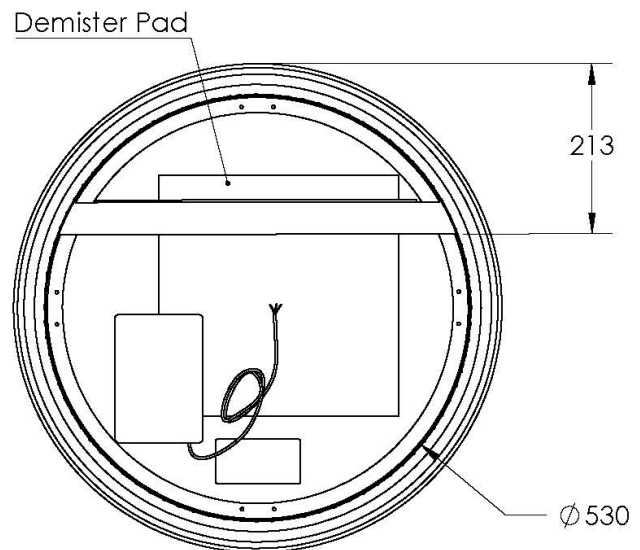

Sphere 600D

with Aluminium Frames

Dimension (mm)

Diameter	610
Depth	40

Features

- LED Lighting (Frontlit)
- Adjustable Colour Temperature
- Demister with 1 Hour Auto Cut-off
- Copper Free Mirror

Coloured Aluminium Frame

Matt Black	●	S60D-MB
Gun Metal	●	S60D-GM
Brushed Nickel	●	S60D-BN
Rose Gold	●	S60D-RG
Brushed Brass	●	S60D-BB

Please note: Must be installed by a licensed electrician in accordance with local regulations

To clean this mirror, wipe it with a soft microfiber cloth or a lint free cloth that has been rinsed in warm water and wrung out well, then rub the mirror gently with a soft dry cloth.

PLEASE do not use glass or window cleaner, or other cleaners with chemical agents. These may damage the silver coating and brown marks can result.

Please confirm all particulars with your sales consultant or refer to our website for more information prior to purchase.

WARRANTY
5 years

*Conditions apply