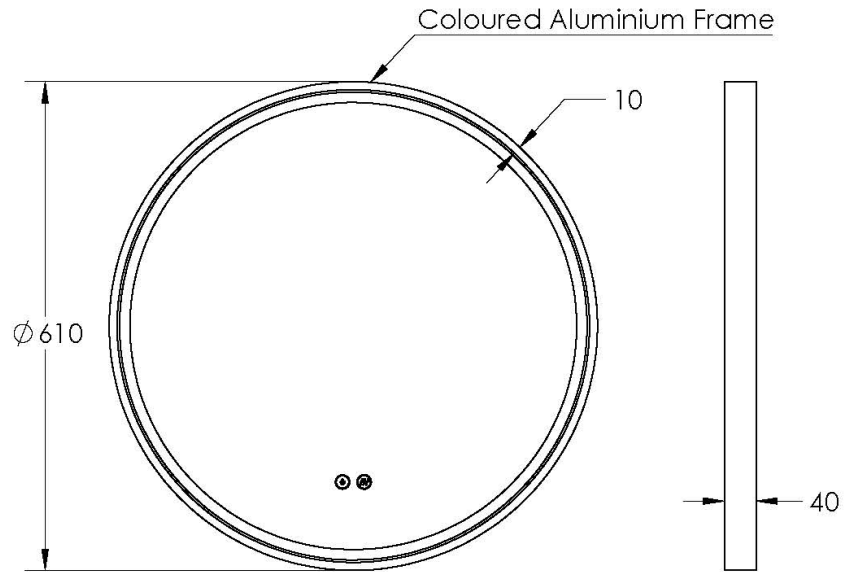

Sphere 600D

with Aluminium Frames

Dimension (mm)

Diameter	610
Depth	40

Features

- LED Lighting (Frontlit)
- Adjustable Colour Temperature
- Demister with 1 Hour Auto Cut-off
- Copper Free Mirror

Coloured Aluminium Frame

Matt Black	●	S60D-MB
Gun Metal	●	S60D-GM
Brushed Nickel	●	S60D-BN
Rose Gold	●	S60D-RG
Brushed Brass	●	S60D-BB

Please note: Must be installed by a licensed electrician in accordance with local regulations

To clean this mirror, wipe it with a soft microfiber cloth or a lint free cloth that has been rinsed in warm water and wrung out well, then rub the mirror gently with a soft dry cloth.

PLEASE do not use glass or window cleaner, or other cleaners with chemical agents. These may damage the silver coating and brown marks can result.

Please confirm all particulars with your sales consultant or refer to our website for more information prior to purchase.

WARRANTY
5 years

*Conditions apply