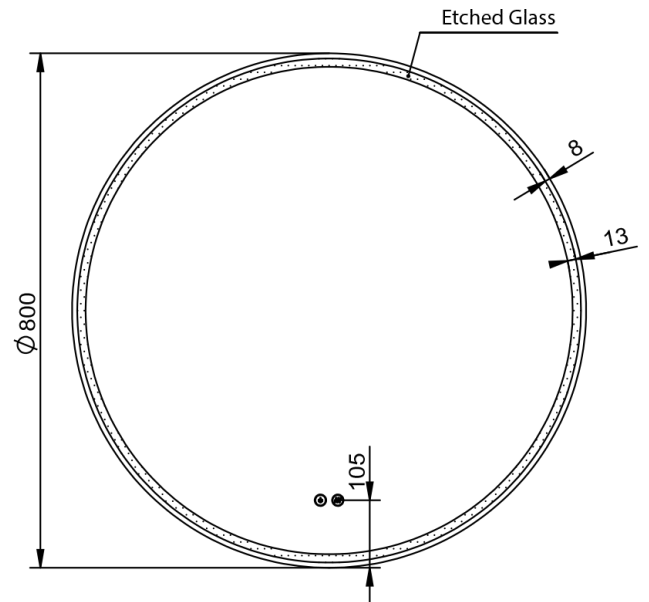

Please note: Must be installed by a licensed electrician in accordance with local regulations

To clean this mirror, wipe it with a soft microfiber cloth or a lint free cloth that has been rinsed in warm water and wrung out well, then rub the mirror gently with a soft dry cloth.

PLEASE do not use glass or window cleaner, or other cleaners with chemical agents. These may damage the silver coating and brown marks can result.

Please confirm all particulars with your sales consultant or refer to our website for more information prior to purchase.