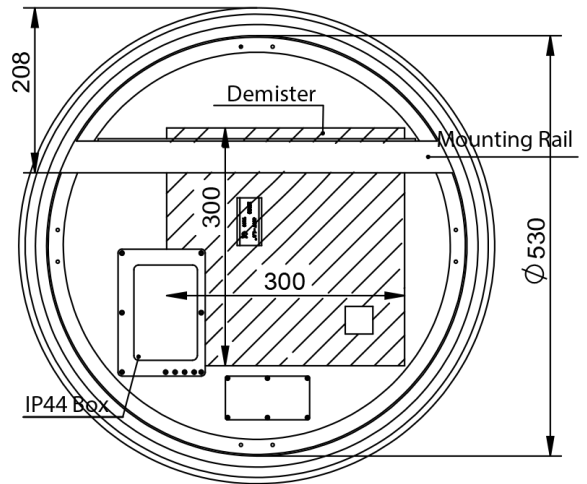

Please note: Must be installed by a licensed electrician in accordance with local regulations

To clean this mirror, wipe it with a soft microfiber cloth or a lint free cloth that has been rinsed in warm water and wrung out well, then rub the mirror gently with a soft dry cloth.

PLEASE do not use glass or window cleaner, or other cleaners with chemical agents. These may damage the silver coating and brown marks can result.

Please confirm all particulars with your sales consultant or refer to our website for more information prior to purchase.

WARRANTY
5 years

*Conditions apply