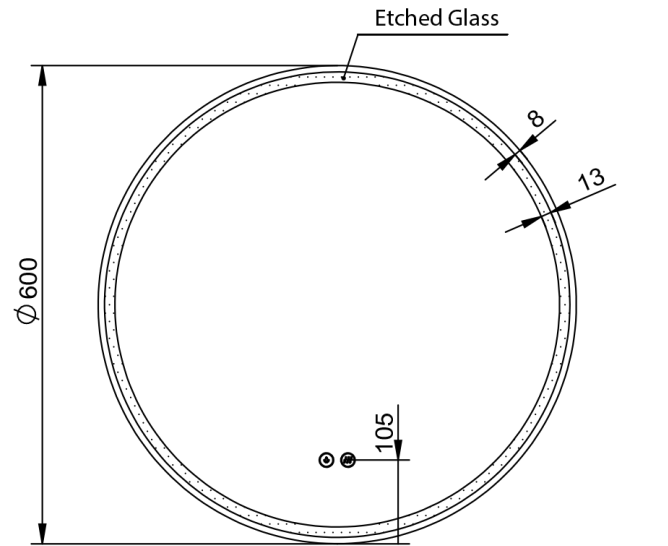

Please note: Must be installed by a licensed electrician in accordance with local regulations

To clean this mirror, wipe it with a soft microfiber cloth or a lint free cloth that has been rinsed in warm water and wrung out well, then rub the mirror gently with a soft dry cloth.

PLEASE do not use glass or window cleaner, or other cleaners with chemical agents. These may damage the silver coating and brown marks can result.

Please confirm all particulars with your sales consultant or refer to our website for more information prior to purchase.

WARRANTY
5 years

*Conditions apply