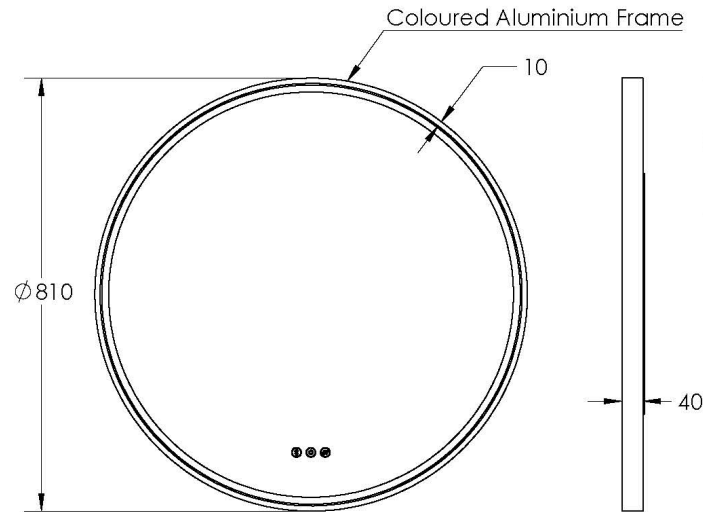

Sphere 800DB

with Aluminium Frames

Dimension (mm):

Diameter	810
Depth	45

Features:

LED Lighting (Frontlit)

Adjustable Colour Temperature

Demister with 1 Hour Auto Cut-off

Bluetooth Speakers

Copper Free Mirror

Coloured Aluminium Frame

Matt Black	●	S80DB-MB
Gun Metal	●	S80DB-GM
Brushed Nickel	●	S80DB-BN
Rose Gold	●	S80DB-RG
Brushed Brass	●	S80DB-BB

Please note: Must be installed by a licensed electrician in accordance with local regulations

To clean this mirror, wipe it with a soft microfiber cloth or a lint free cloth that has been rinsed in warm water and wrung out well, then rub the mirror gently with a soft dry cloth.

PLEASE do not use glass or window cleaner, or other cleaners with chemical agents. These may damage the silver coating and brown marks can result.

Please confirm all particulars with your sales consultant or refer to our website for more information prior to purchase.

WARRANTY
5 years

*Conditions apply