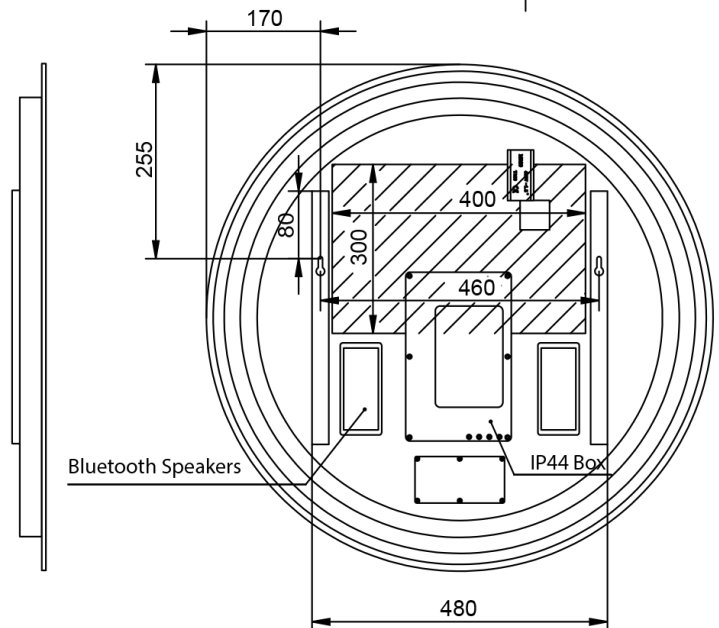

Please note: Must be installed by a licensed electrician in accordance with local regulations

To clean this mirror, wipe it with a soft microfiber cloth or a lint free cloth that has been rinsed in warm water and wrung out well, then rub the mirror gently with a soft dry cloth.

PLEASE do not use glass or window cleaner, or other cleaners with chemical agents. These may damage the silver coating and brown marks can result.

Please confirm all particulars with your sales consultant or refer to our website for more information prior to purchase.

WARRANTY
5 years

*Conditions apply