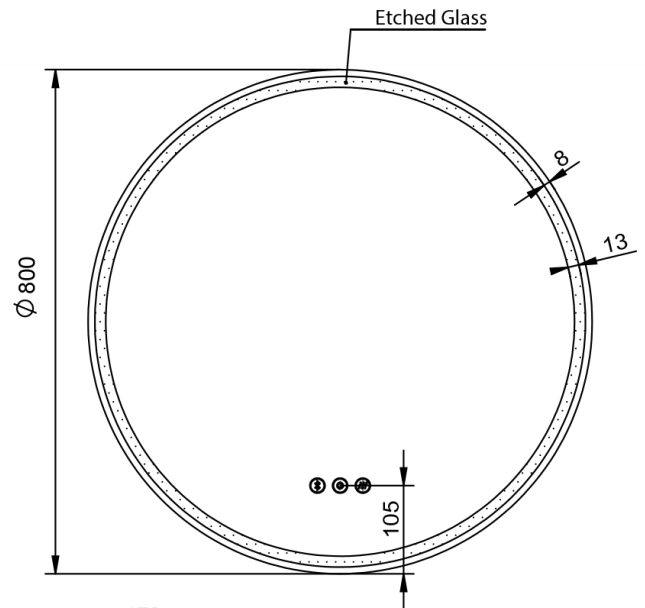

Please note: Must be installed by a licensed electrician in accordance with local regulations

To clean this mirror, wipe it with a soft microfiber cloth or a lint free cloth that has been rinsed in warm water and wrung out well, then rub the mirror gently with a soft dry cloth.

PLEASE do not use glass or window cleaner, or other cleaners with chemical agents. These may damage the silver coating and brown marks can result.

Please confirm all particulars with your sales consultant or refer to our website for more information prior to purchase.

WARRANTY
5 years

*Conditions apply