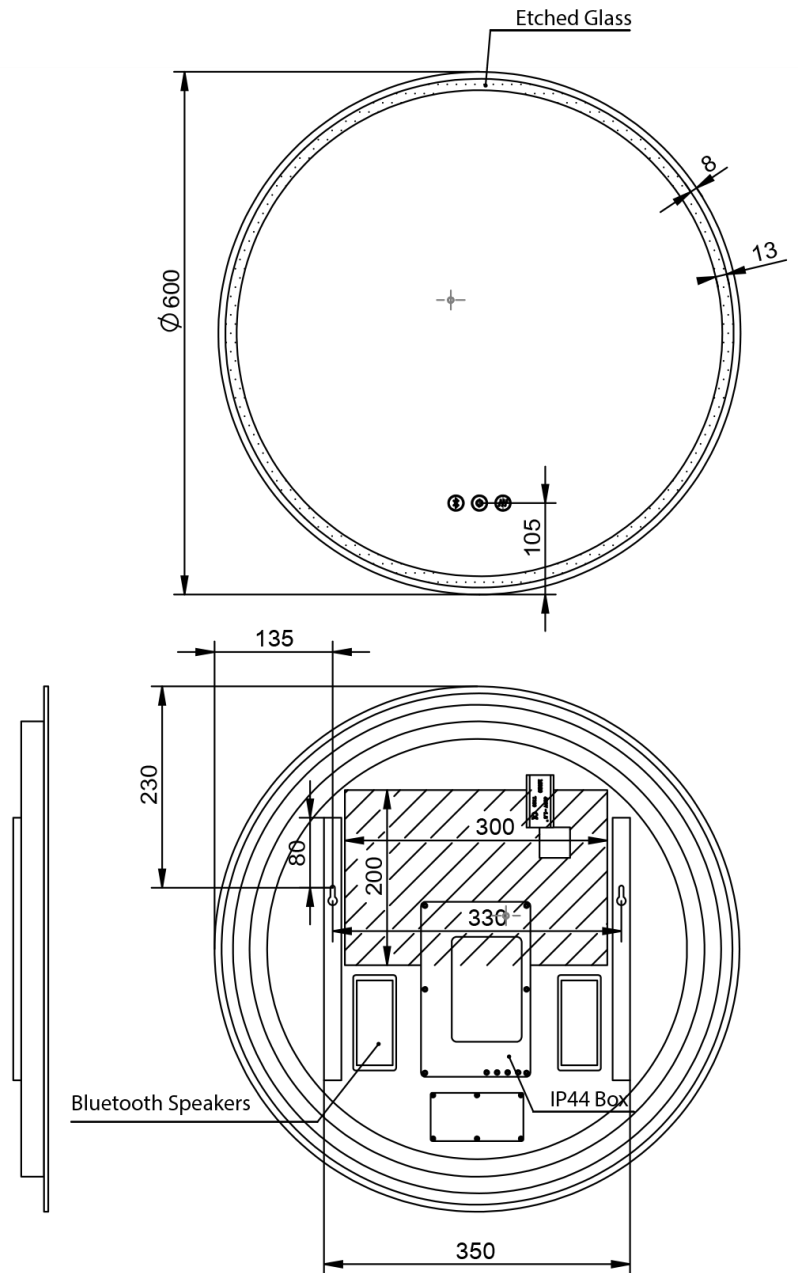

Please note: Must be installed by a licensed electrician in accordance with local regulations

To clean this mirror, wipe it with a soft microfiber cloth or a lint free cloth that has been rinsed in warm water and wrung out well, then rub the mirror gently with a soft dry cloth.

PLEASE do not use glass or window cleaner, or other cleaners with chemical agents. These may damage the silver coating and brown marks can result.

Please confirm all particulars with your sales consultant or refer to our website for more information prior to purchase.

WARRANTY
5 years

*Conditions apply