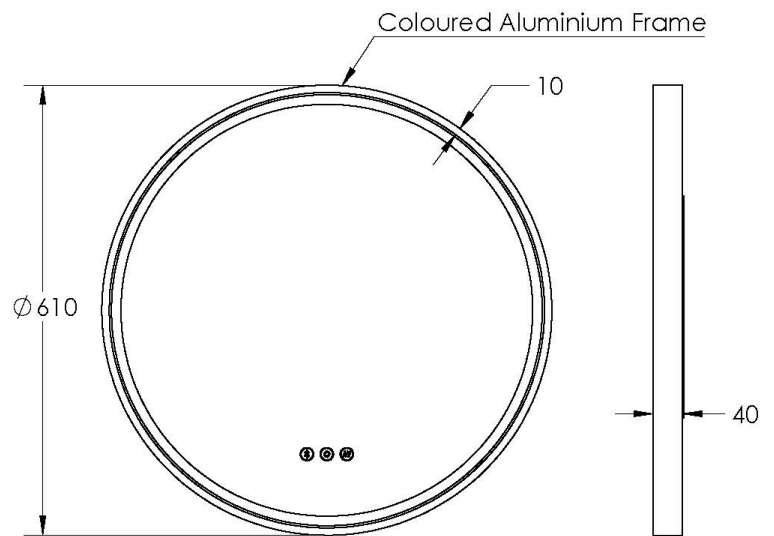

Sphere 600DB

with Aluminium Frames

Dimension (mm):

Diameter	610
Depth	45

Features:

- LED Lighting
- Adjustable Colour Temperature
- Demister with 1 Hour Auto Cut-off
- Bluetooth Speakers
- Copper Free Mirror

Coloured Aluminium Frame

Matt Black	●	S60DB-MB
Gun Metal	●	S60DB-GM
Brushed Nickel	●	S60DB-BN
Rose Gold	●	S60DB-RG
Brushed Brass	●	S60DB-BB

Please note: Must be installed by a licensed electrician in accordance with local regulations

To clean this mirror, wipe it with a soft microfiber cloth or a lint free cloth that has been rinsed in warm water and wrung out well, then rub the mirror gently with a soft dry cloth.

PLEASE do not use glass or window cleaner, or other cleaners with chemical agents. These may damage the silver coating and brown marks can result.

Please confirm all particulars with your sales consultant or refer to our website for more information prior to purchase.

WARRANTY
5 years

*Conditions apply