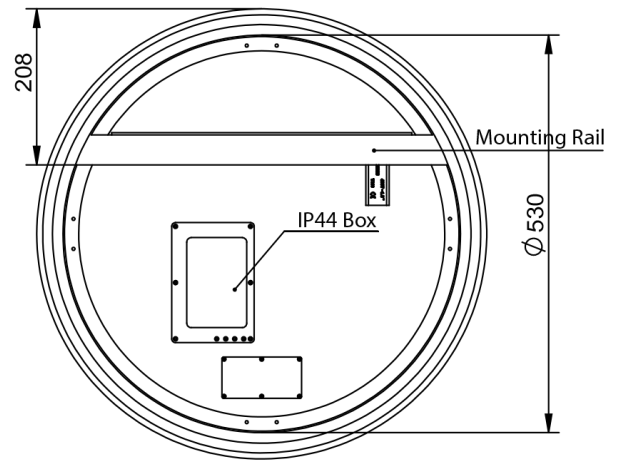

Sphere 600

S60

Dimension (mm):

Diameter	600
Depth	35

Features:

LED Lighting (Backlit)

Adjustable Colour Temperature

Copper Free Mirror

WARRANTY
5 years

*Conditions apply

Sphere 600

with Aluminium Frames

Dimension (mm):

Diameter 610

Depth 40

Features:

Sphere 800

S80

Dimension (mm):

Diameter	800
Depth	35

Features:

LED Lighting (Backlit)

Adjustable Colour Temperature

Copper Free Mirror

WARRANTY

5 years

*Conditions apply

Sphere 800

with Aluminium Frames

Dimension (mm):

Diameter	810
Depth	40

Features: