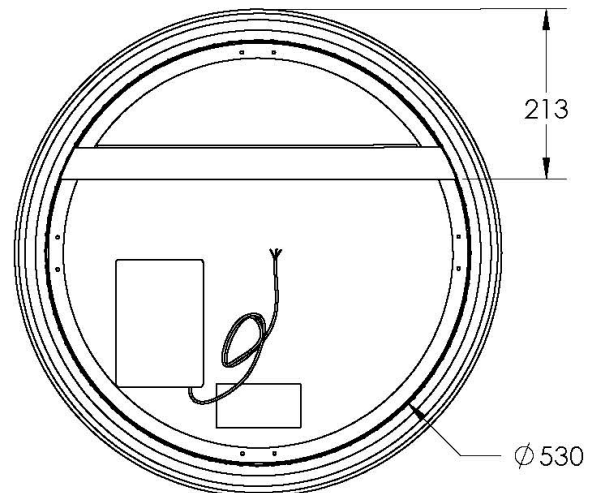

Sphere 600

with Aluminium Frames

Dimension (mm):

Diameter 610

Depth 40

Features:

LED Lighting (Frontlit)

Adjustable Colour Temperature

Copper Free Mirror

Coloured Aluminium Frame

Matt Black ● S60-MB

Gun Metal ● S60-GM

Brushed Nickel ● S60-BN

Rose Gold ● S60-RG

Brushed Brass ● S60-BB

Please note: Must be installed by a licensed electrician in accordance with local regulations

To clean this mirror, wipe it with a soft microfiber cloth or a lint free cloth that has been rinsed in warm water and wrung out well, then rub the mirror gently with a soft dry cloth.

PLEASE do not use glass or window cleaner, or other cleaners with chemical agents. These may damage the silver coating and brown marks can result.

Please confirm all particulars with your sales consultant or refer to our website for more information prior to purchase.