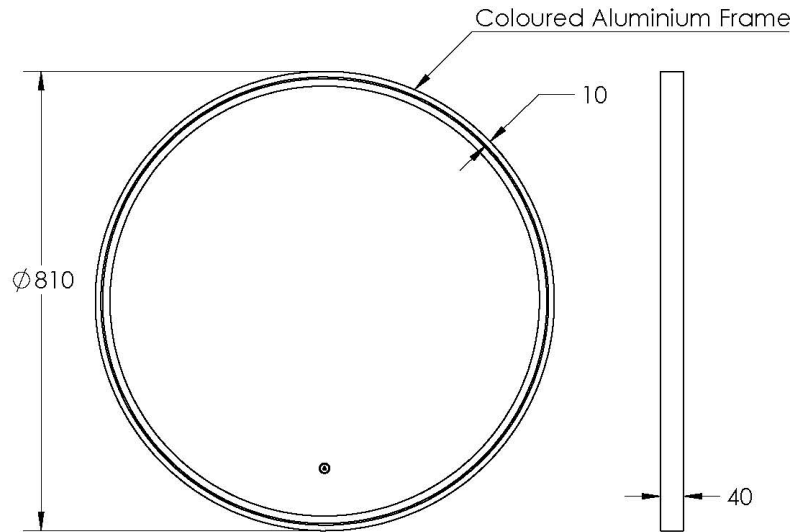

Sphere 800

with Aluminium Frames

Dimension (mm):

Diameter	810
Depth	40

Features:

LED Lighting (Frontlit)

Adjustable Colour Temperature

Copper Free Mirror

Coloured Aluminium Frame

Matt Black	●	S80-MB
Gun Metal	●	S80-GM
Brushed Nickel	●	S80-BN
Rose Gold	●	S80-RG
Brushed Brass	●	S80-BB

WARRANTY

5 years

*Conditions apply