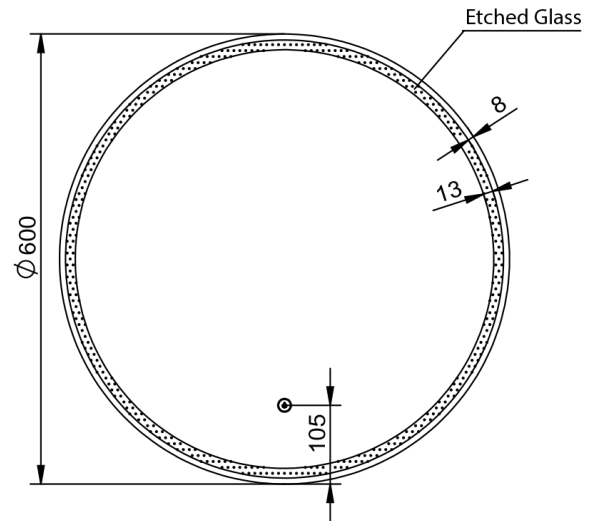

Sphere 600

S60

Dimension (mm):

Diameter	600
Depth	35

Features:

LED Lighting (Backlit)

Adjustable Colour Temperature

Copper Free Mirror

WARRANTY
5 years

*Conditions apply

Sphere 600

with Aluminium Frames

Dimension (mm):

Diameter 610

Depth 40

Features:

Sphere 800

S80

Dimension (mm):

Diameter	800
Depth	35

Features:

LED Lighting (Backlit)

Adjustable Colour Temperature

Copper Free Mirror

WARRANTY

5 years

*Conditions apply

Sphere 800

with Aluminium Frames

Dimension (mm):

Diameter	810
Depth	40

Features: