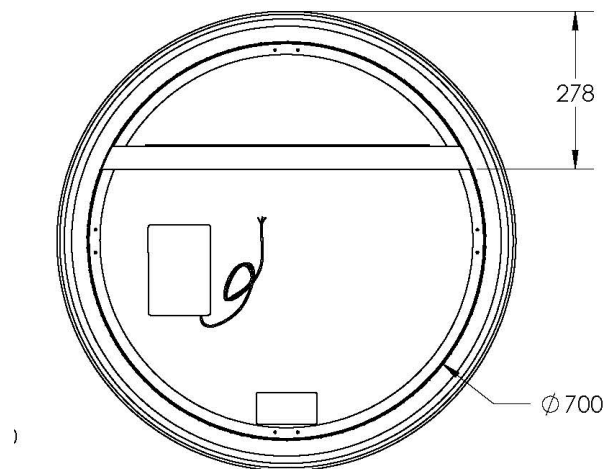

Sphere 800

with Aluminium Frames

Dimension (mm):

Diameter	810
Depth	40

Features:

LED Lighting (Frontlit)

Adjustable Colour Temperature

Copper Free Mirror

Coloured Aluminium Frame

Matt Black	●	S80-MB
Gun Metal	●	S80-GM
Brushed Nickel	●	S80-BN
Rose Gold	●	S80-RG
Brushed Brass	●	S80-BB

WARRANTY

5 years

*Conditions apply