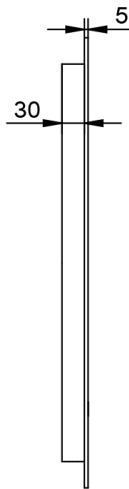

Sphere 600

S60

Dimension (mm):

Diameter	600
Depth	35

Features:

LED Lighting (Backlit)

Adjustable Colour Temperature

Copper Free Mirror

WARRANTY
5 years

*Conditions apply

Sphere 600

with Aluminium Frames

Dimension (mm):

Diameter 610

Depth 40

Features:

Sphere 800

S80

Dimension (mm):

Diameter	800
Depth	35

Features:

LED Lighting (Backlit)

Adjustable Colour Temperature

Copper Free Mirror

WARRANTY

5 years

*Conditions apply

Sphere 800

with Aluminium Frames

Dimension (mm):

Diameter	810
Depth	40

Features: