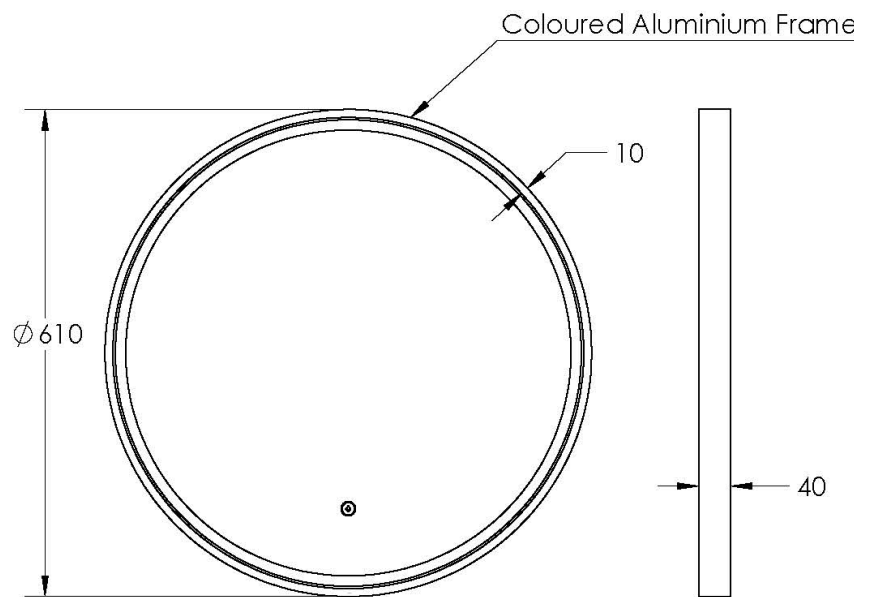

Sphere 600

with Aluminium Frames

Dimension (mm):

Diameter 610

Depth 40

Features:

LED Lighting (Frontlit)

Adjustable Colour Temperature

Copper Free Mirror

Coloured Aluminium Frame

Matt Black ● S60-MB

Gun Metal ● S60-GM

Brushed Nickel ● S60-BN

Rose Gold ● S60-RG

Brushed Brass ● S60-BB

Please note: Must be installed by a licensed electrician in accordance with local regulations

To clean this mirror, wipe it with a soft microfiber cloth or a lint free cloth that has been rinsed in warm water and wrung out well, then rub the mirror gently with a soft dry cloth.

PLEASE do not use glass or window cleaner, or other cleaners with chemical agents. These may damage the silver coating and brown marks can result.

Please confirm all particulars with your sales consultant or refer to our website for more information prior to purchase.