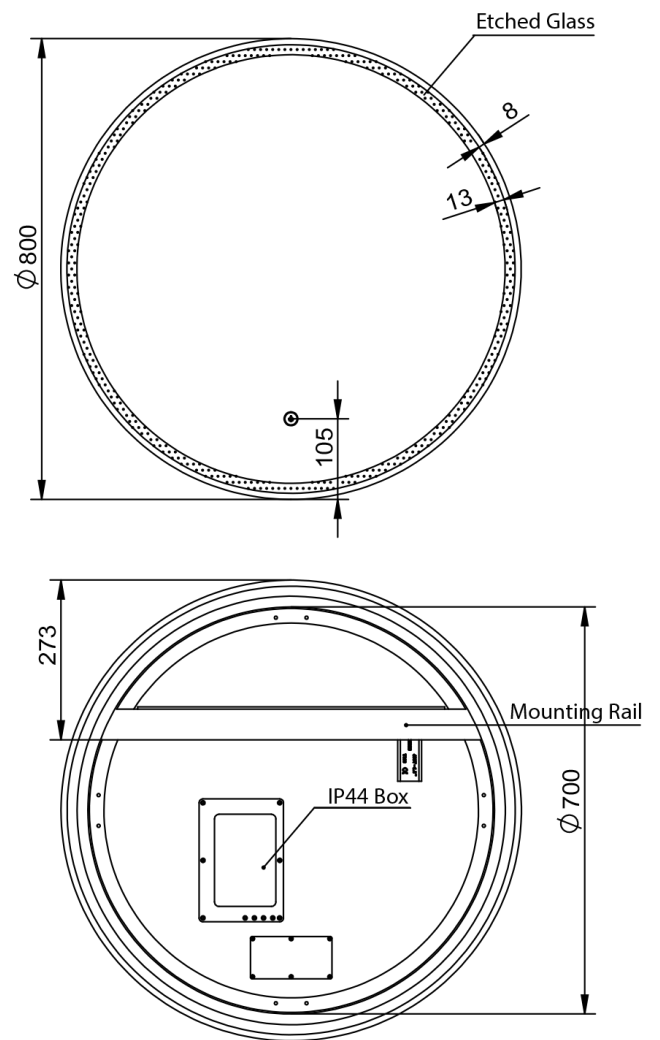

Sphere 600

S60

Dimension (mm):

Diameter	600
Depth	35

Features:

LED Lighting (Backlit)

Adjustable Colour Temperature

Copper Free Mirror

WARRANTY
5 years

*Conditions apply

Sphere 600

with Aluminium Frames

Dimension (mm):

Diameter 610

Depth 40

Features:

Sphere 800

S80

Dimension (mm):

Diameter	800
Depth	35

Features:

LED Lighting (Backlit)

Adjustable Colour Temperature

Copper Free Mirror

WARRANTY

5 years

*Conditions apply

Sphere 800

with Aluminium Frames

Dimension (mm):

Diameter	810
Depth	40

Features: